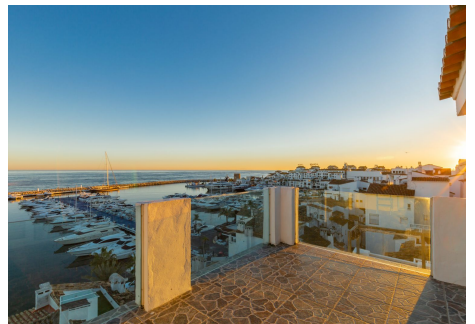

IDILIQ

ESTATES

landscape provides a sense of calm and serenity, elevating your lifestyle to one of unmatched luxury and distinction. Whether you're seeking a luxury retreat or a high-level investment, this property in Puerto Banús is a true gem, ready to captivate its fortunate new owner. Don't miss this opportunity to acquire a slice of paradise on the Costa del Sol.