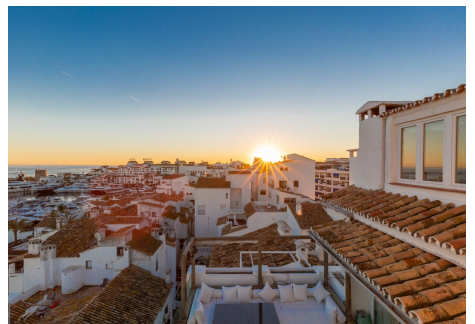

IDILIQ

ESTATES

landscape provides a sense of calm and serenity, elevating your lifestyle to one of unmatched luxury and distinction. Whether you're seeking a luxury retreat or a high-level investment, this property in Puerto Banús is a true gem, ready to captivate its fortunate new owner. Don't miss this opportunity to acquire a slice of paradise on the Costa del Sol.