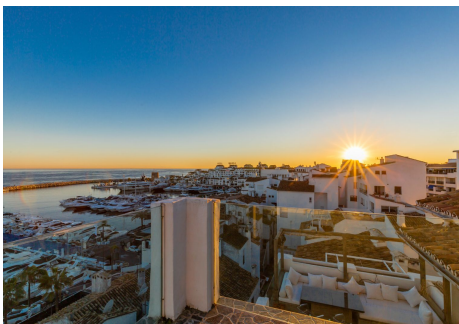

IDILIQ

ESTATES

landscape provides a sense of calm and serenity, elevating your lifestyle to one of unmatched luxury and distinction. Whether you're seeking a luxury retreat or a high-level investment, this property in Puerto Banús is a true gem, ready to captivate its fortunate new owner. Don't miss this opportunity to acquire a slice of paradise on the Costa del Sol.