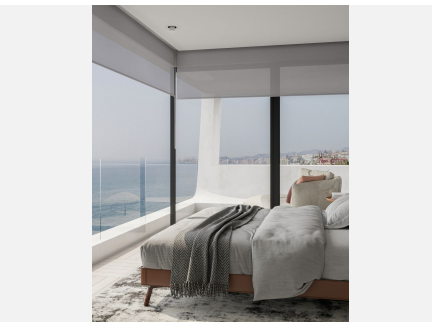

IDILIQ

ESTATES

WITH EXTRAORDINARY QUALITIES This villa in Benalmádena is not just a house, it is a lifestyle built with extraordinary qualities. It blends the unique location, exquisite and contemporary architecture with the implementation of top brand materials that prioritise energy efficiency and comfort. VILLA HORIZONTE - UNIQUE ON THE COSTA DEL SOL This is your opportunity to own a piece of coastal paradise in Benalmádena directly on the seafront. Location, views, design and qualities of Villa Horizonte make it unique. Come and discover the paradise created with this villa.