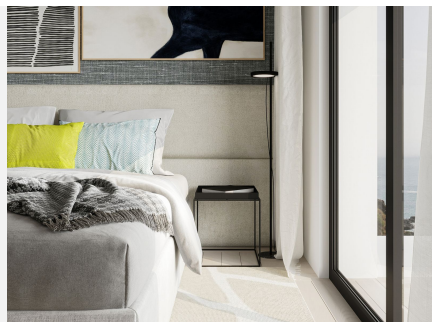

IDILIQ

ESTATES

WITH EXTRAORDINARY QUALITIES This villa in Benalmádena is not just a house, it is a lifestyle built with extraordinary qualities. It blends the unique location, exquisite and contemporary architecture with the implementation of top brand materials that prioritise energy efficiency and comfort. VILLA HORIZONTE - UNIQUE ON THE COSTA DEL SOL This is your opportunity to own a piece of coastal paradise in Benalmádena directly on the seafront. Location, views, design and qualities of Villa Horizonte make it unique. Come and discover the paradise created with this villa.