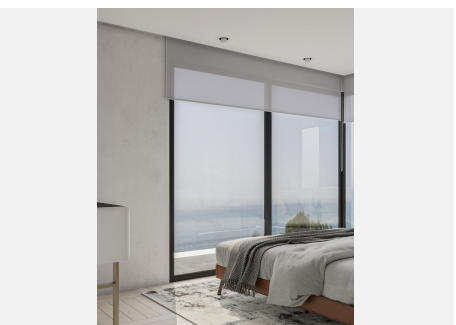

IDILIQ

ESTATES

WITH EXTRAORDINARY QUALITIES This villa in Benalmádena is not just a house, it is a lifestyle built with extraordinary qualities. It blends the unique location, exquisite and contemporary architecture with the implementation of top brand materials that prioritise energy efficiency and comfort. VILLA HORIZONTE - UNIQUE ON THE COSTA DEL SOL This is your opportunity to own a piece of coastal paradise in Benalmádena directly on the seafront. Location, views, design and qualities of Villa Horizonte make it unique. Come and discover the paradise created with this villa.