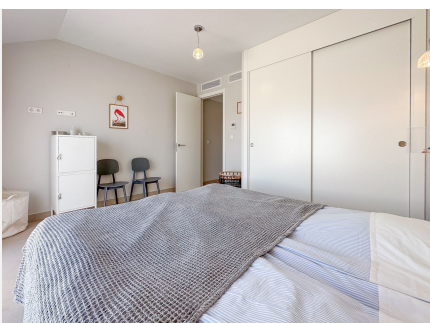

IDILIQ

ESTATES