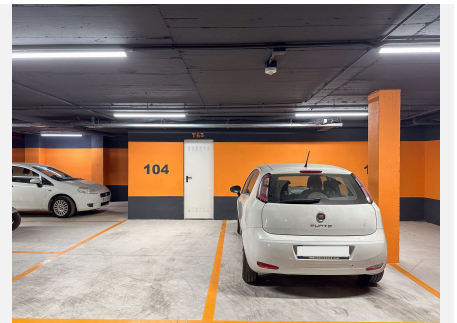

IDILIQ

ESTATES