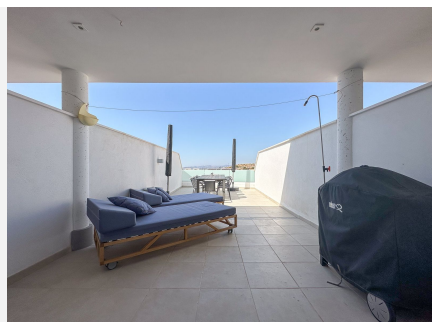

IDILIQ

ESTATES

Torreblanca station and Los Boliches. A brisk walk to the beach takes approx. 15 min., on the way you pass Torreblanca train station.