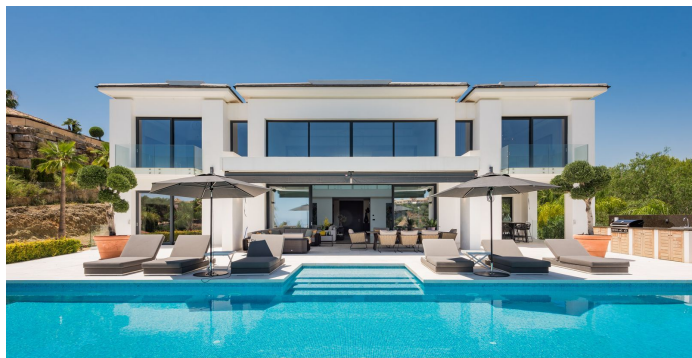

IDILIQ

ESTATES

R4392847

Benahavís

REF# R4392847 5.500.000 €

BEDS

6

BATHS

7

BUILT

712 m²

PLOT

3000 m²

TERRACE

145 m²

Situated in one of the most exclusive and luxury areas of Spain, you can find this magnificent 6 bed 6 bath villa set on a flat plot (3000 m², built inside 712 m²) and top of the hill at the gated community of Los Almendros within the municipality of Benahavis. Overlooking the Los Arqueros golf course the house is offering unparalleled views of the Mediterranean coastline and Andalusian mountains. Just a 10 min drive from the prestigious Puerto Banus, where you can indulge in upscale shopping, fine dining and beach activities. The entrance with roundabout and a fountain can easily fit several cars underneath the semi-covered porch but there's also a large garage for another 4 vehicles. The property which was delivered in 2020 is distributed over 3 levels (with marble and parquet floors), defined as a basement with the garage, storage room, sauna, Turkish bath, gym with Technogym equipment and staff accommodation including kitchenette and ensuite bathroom. The groundfloor is offering a spacious entrance, formal dining room incl. wine cellar, an open-plan kitchen with Gaggenau appliances, intimate living room with beautiful high ceilings and two spacious en suite bedrooms. The large sliding glass windows give rise to open terrace spaces, the outside bbq area and the 17m long heated swimming pool. The elevator is giving access to every floor and brings us to the top floor that hosts the 65 m² extensive master suite with a spacious ensuite bathroom, dressing room and a private balcony for breathtaking sunrises and sea views. Also set on this level, from the

+34 951 123 083 | +44 (0)330 179 8687 | info@idiliqestates.com Local 28, Edificio D, Centro de Negocios Puerta de Banús, N-340, Km 175, 29660 Nueva Andlucia