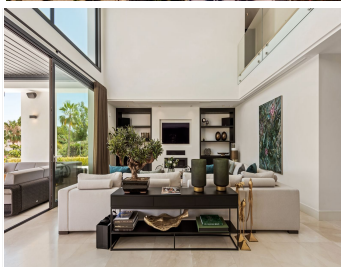

IDILIQ

ESTATES

R4392847

Benahavís

REF# R4392847 5.500.000 €

BEDS

6

BATHS

7

BUILT

712 m²

PLOT

3000 m²

TERRACE

145 m²

Situated in one of the most exclusive and luxury areas of Spain, you can find this magnificent 6 bed 6 bath villa set on a flat plot (3000 m², built inside 712 m²) and top of the hill at the gated community of Los Almendros within the municipality of Benahavis. Overlooking the Los Arqueros golf course the house is offering unparalleled views of the Mediterranean coastline and Andalusian mountains. Just a 10 min drive from the prestigious Puerto Banus, where you can indulge in upscale shopping, fine dining and beach activities. The entrance with roundabout and a fountain can easily fit several cars underneath the semi-covered porch but there's also a large garage for another 4 vehicles. The property which was delivered in 2020 is distributed over 3 levels (with marble and parquet floors), defined as a basement with the garage, storage room, sauna, Turkish bath, gym with Technogym equipment and staff accommodation including kitchenette and ensuite bathroom. The groundfloor is offering a spacious entrance, formal dining room incl. wine cellar, an open-plan kitchen with Gaggenau appliances, intimate living room with beautiful high ceilings and two spacious en suite bedrooms. The large sliding glass windows give rise to open terrace spaces, the outside bbq area and the 17m long heated swimming pool. The elevator is giving access to every floor and brings us to the top floor that hosts the 65 m² extensive master suite with a spacious ensuite bathroom, dressing room and a private balcony for breathtaking sunrises and sea views. Also set on this level, from the

+34 951 123 083 | +44 (0)330 179 8687 | info@idiliqestates.com Local 28, Edificio D, Centro de Negocios Puerta de Banús, N-340, Km 175, 29660 Nueva Andlucia