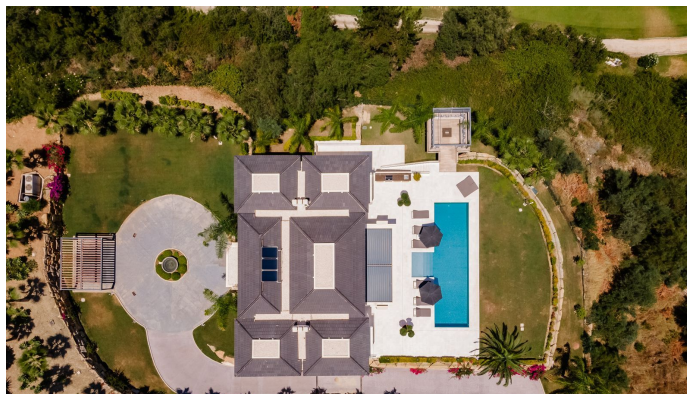

IDILIQ

ESTATES

R4392847

Benahavís

REF# R4392847 5.500.000 €

BEDS

6

BATHS

7

BUILT

712 m²

PLOT

3000 m²

TERRACE

145 m²

Situated in one of the most exclusive and luxury areas of Spain, you can find this magnificent 6 bed 6 bath villa set on a flat plot (3000 m², built inside 712 m²) and top of the hill at the gated community of Los Almendros within the municipality of Benahavis. Overlooking the Los Arqueros golf course the house is offering unparalleled views of the Mediterranean coastline and Andalusian mountains. Just a 10 min drive from the prestigious Puerto Banus, where you can indulge in upscale shopping, fine dining and beach activities. The entrance with roundabout and a fountain can easily fit several cars underneath the semi-covered porch but there's also a large garage for another 4 vehicles. The property which was delivered in 2020 is distributed over 3 levels (with marble and parquet floors), defined as a basement with the garage, storage room, sauna, Turkish bath, gym with Technogym equipment and staff accommodation including kitchenette and ensuite bathroom. The groundfloor is offering a spacious entrance, formal dining room incl. wine cellar, an open-plan kitchen with Gaggenau appliances, intimate living room with beautiful high ceilings and two spacious en suite bedrooms. The large sliding glass windows give rise to open terrace spaces, the outside bbq area and the 17m long heated swimming pool. The elevator is giving access to every floor and brings us to the top floor that hosts the 65 m² extensive master suite with a spacious ensuite bathroom, dressing room and a private balcony for breathtaking sunrises and sea views. Also set on this level, from the

+34 951 123 083 | +44 (0)330 179 8687 | info@idiliqestates.com Local 28, Edificio D, Centro de Negocios Puerta de Banús, N-340, Km 175, 29660 Nueva Andlucia