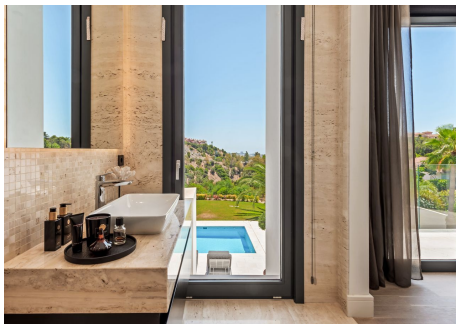

IDILIQ

ESTATES

open gallery with views on the groundfloor, there's a professional pool table and you can enter two more en suite (guest) bedrooms. This exceptional mansion including its amenities, style and distribution is made for peaceful enjoyment as well as entertaining your family, friends or guests in the very finest contemporary Mediterranean setting.