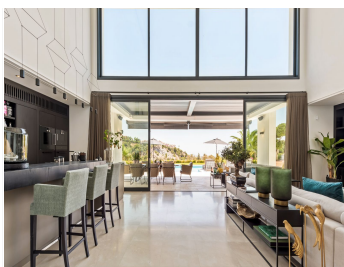

IDILIQ

ESTATES

R4392847

Benahavís

REF# R4392847 5.500.000 €

BEDS

6

BATHS

7

BUILT

712 m²

PLOT

3000 m²

TERRACE

145 m²

Situated in one of the most exclusive and luxury areas of Spain, you can find this magnificent 6 bed 6 bath villa set on a flat plot (3000 m², built inside 712 m²) and top of the hill at the gated community of Los Almendros within the municipality of Benahavis. Overlooking the Los Arqueros golf course the house is offering unparalleled views of the Mediterranean coastline and Andalusian mountains. Just a 10 min drive from the prestigious Puerto Banus, where you can indulge in upscale shopping, fine dining and beach activities. The entrance with roundabout and a fountain can easily fit several cars underneath the semi-covered porch but there's also a large garage for another 4 vehicles. The property which was delivered in 2020 is distributed over 3 levels (with marble and parquet floors), defined as a basement with the garage, storage room, sauna, Turkish bath, gym with Technogym equipment and staff accommodation including kitchenette and ensuite bathroom. The groundfloor is offering a spacious entrance, formal dining room incl. wine cellar, an open-plan kitchen with Gaggenau appliances, intimate living room with beautiful high ceilings and two spacious en suite bedrooms. The large sliding glass windows give rise to open terrace spaces, the outside bbq area and the 17m long heated swimming pool. The elevator is giving access to every floor and brings us to the top floor that hosts the 65 m² extensive master suite with a spacious ensuite bathroom, dressing room and a private balcony for breathtaking sunrises and sea views. Also set on this level, from the

+34 951 123 083 | +44 (0)330 179 8687 | info@idiliqestates.com Local 28, Edificio D, Centro de Negocios Puerta de Banús, N-340, Km 175, 29660 Nueva Andlucia