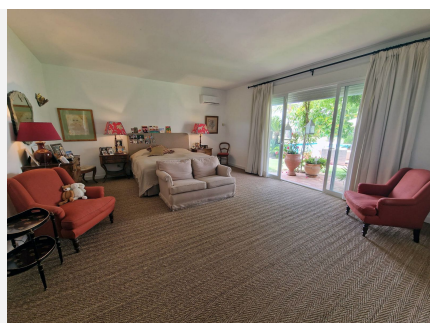

IDILIQ

ESTATES