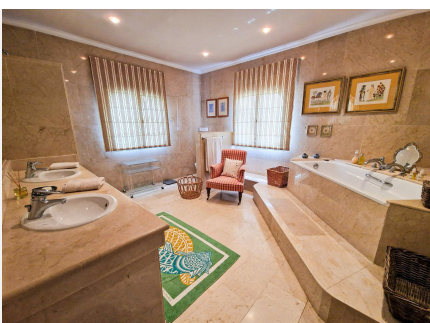

IDILIQ

ESTATES