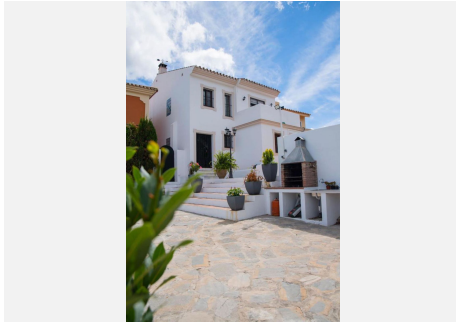

IDILIQ

ESTATES