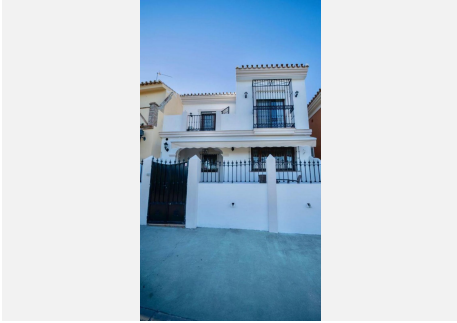

IDILIQ

ESTATES