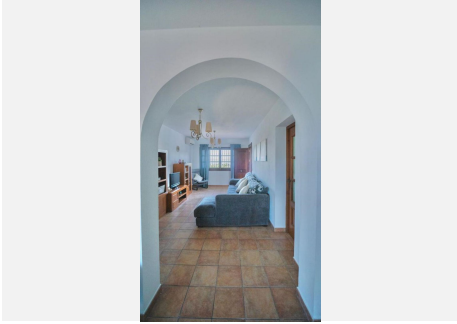

IDILIQ

ESTATES