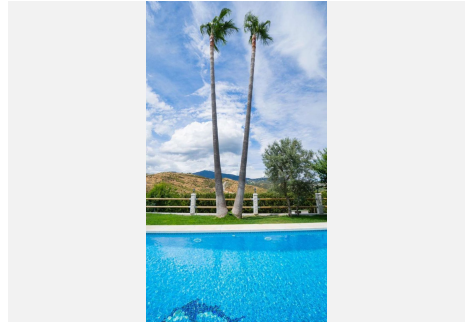

IDILIQ

ESTATES