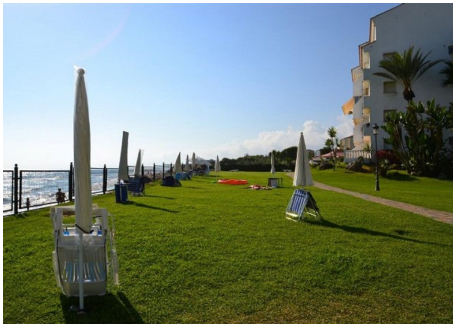

IDILIQ

ESTATES