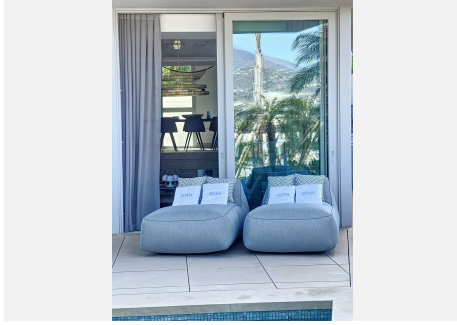

IDILIQ

ESTATES