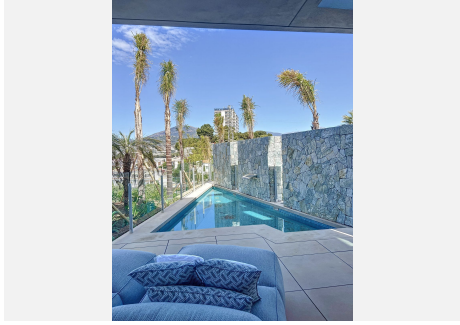

IDILIQ

ESTATES