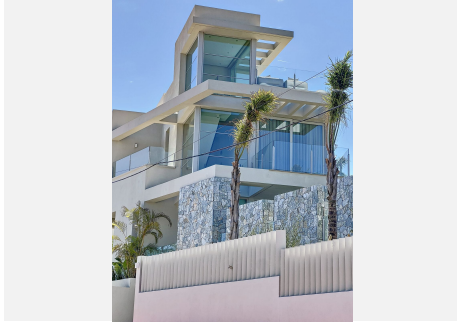

IDILIQ

ESTATES