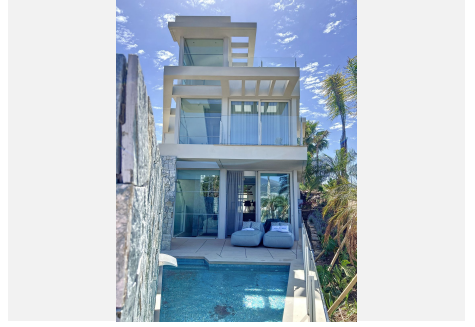

IDILIQ

ESTATES