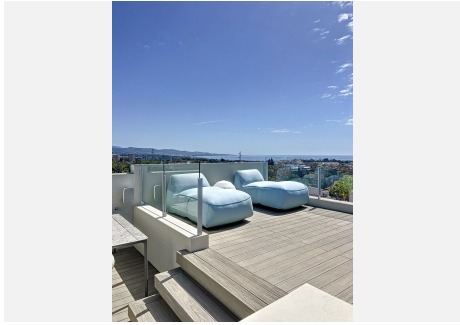

IDILIQ

ESTATES