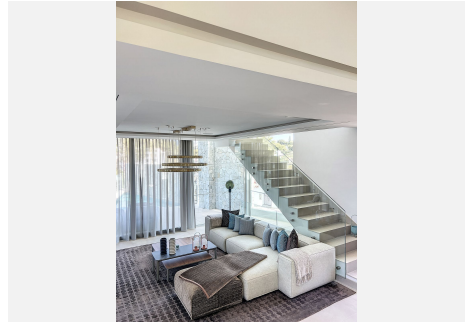

IDILIQ

ESTATES