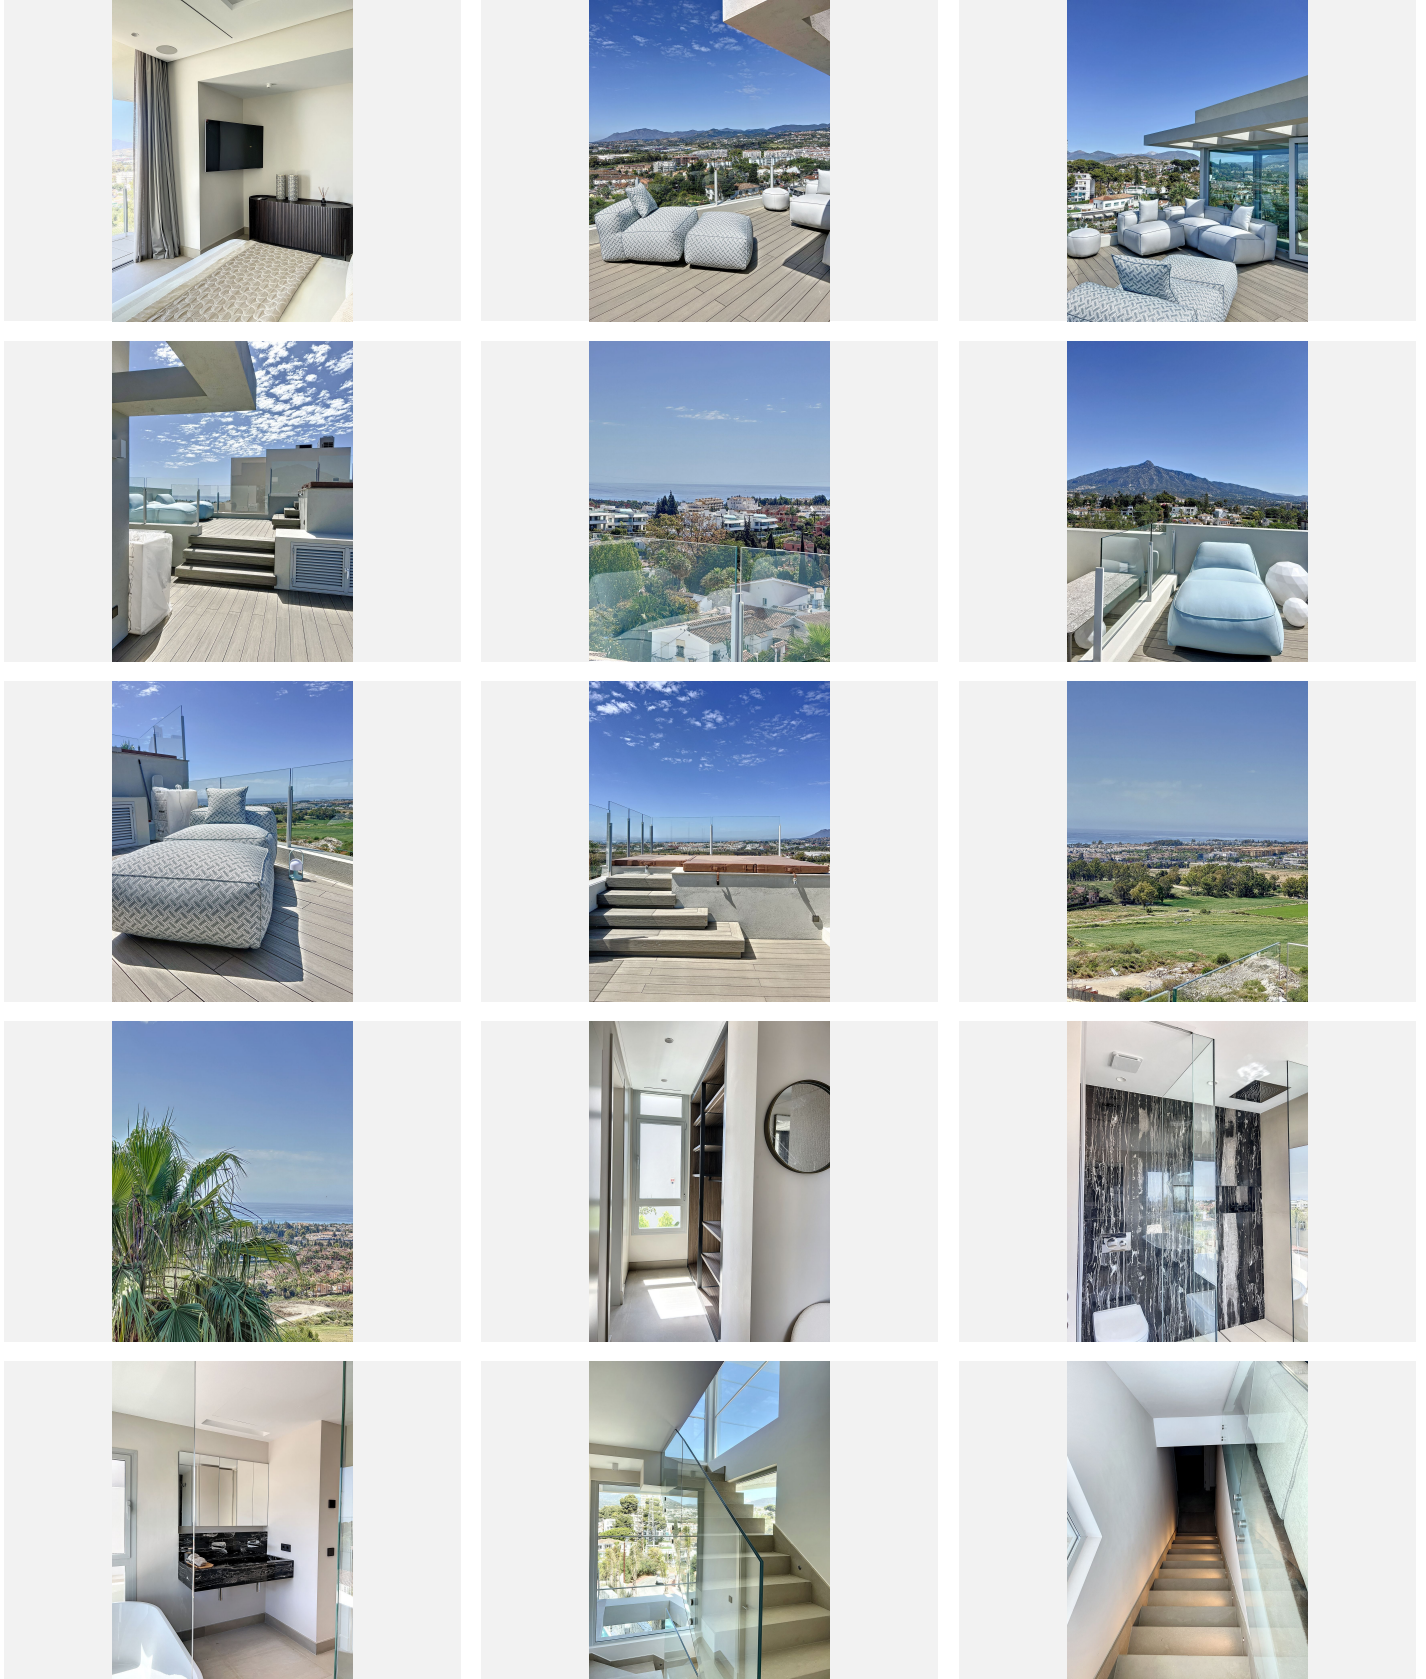

IDILIQ

ESTATES