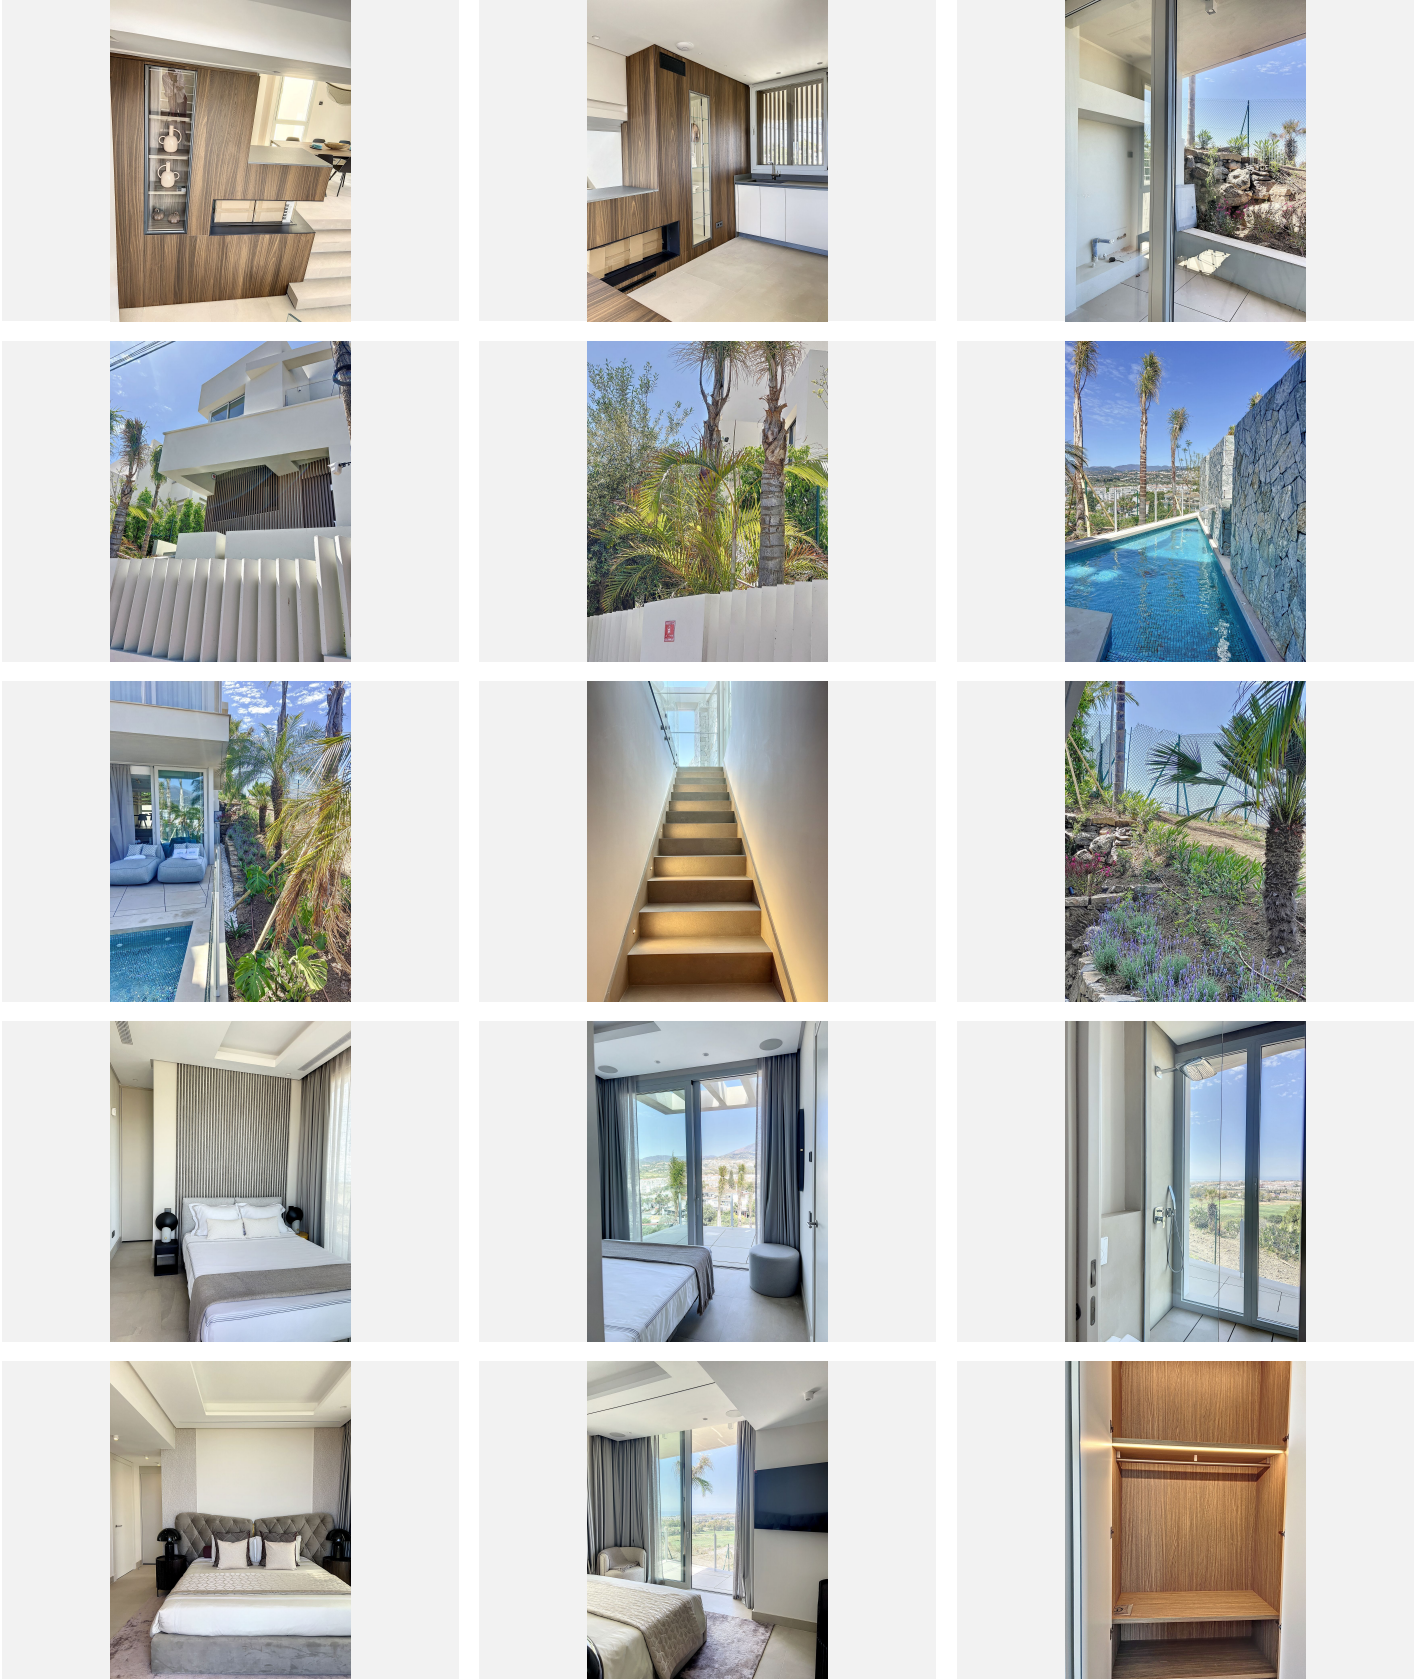

IDILIQ

ESTATES