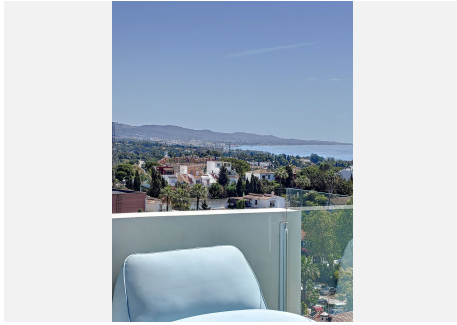

IDILIQ

ESTATES