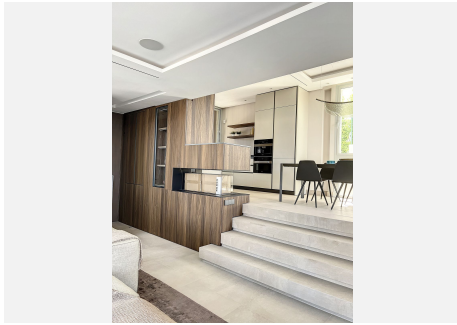

IDILIQ

ESTATES