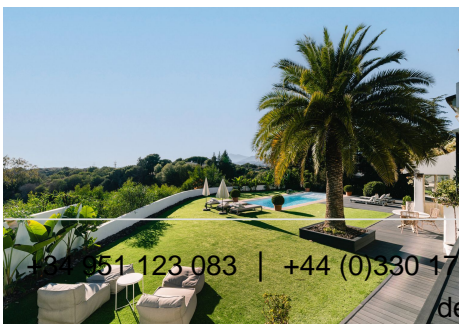

IDILIQ

ESTATES

Mediterranean.