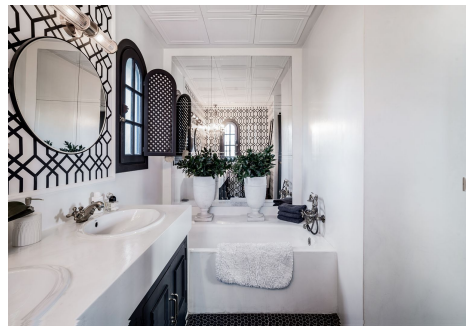

IDILIQ

ESTATES