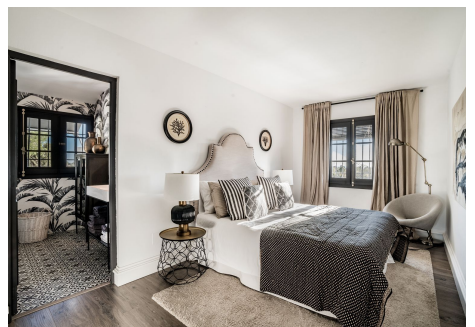

IDILIQ

ESTATES