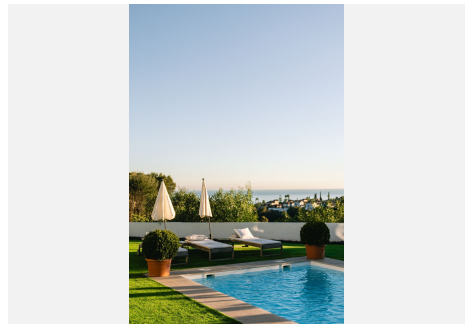

IDILIQ

ESTATES