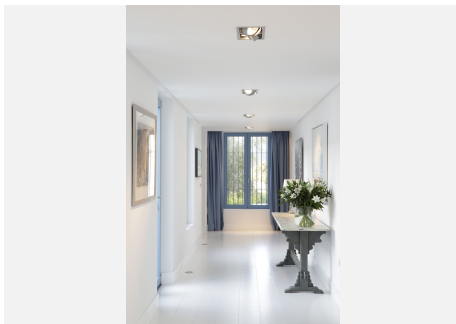

IDILIQ

ESTATES

Outside dining and kitchen with BBQ area. Mature gardens with private pool.

Amenities, shops and beach appr. 15 minutes drive.

Monte Mayor Country Club is located next to Marbella Club Golf Resort, above the Villa Padierna 5* hotel with Los Flamings Golf and the little village of Cancelada.