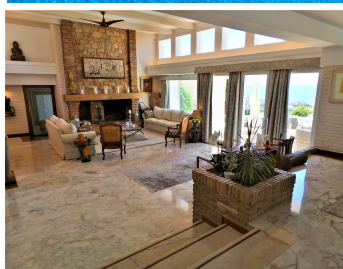

IDILIQ

ESTATES

R4280953

Benalmadena Pueblo

REF# R4280953 3.595.000 €

BEDS

4

BATHS

5

BUILT

598 m²

PLOT

4161 m²

Truly a magnificent large villa in the most sought after area in Benalmadena. With 598 m² livable area and 4.150 m² mature landscaped garden the property has everything you can wish for. The architecture is extraordinary, the villa was designed by famous American architect Frank Lloyd Wright's favourite disciple Mr. Robert Mosher following Mr. Wright's guidelines for "organic architecture". The living area will please even the most critical eye with its double height ceilings and the amazing views over the sea and Benalmadena. All rooms are spacious and the distribution is superb. The construction is of the highest standards imaginable. The villa is built in Andalusian style and in some areas reclaimed/antique building materials have been used which gives the villa a very special touch. The kitchen has been totally refurbished recently and opens up to a wonderful zen style patio. The front terrace offers a fully equipped wet bar and overlooks the garden the pool and amazing views. This property is truly unique and a must see for the discerning client looking to buy in Benalmadena.