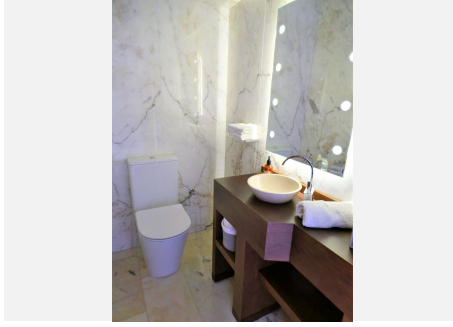

IDILIQ

ESTATES