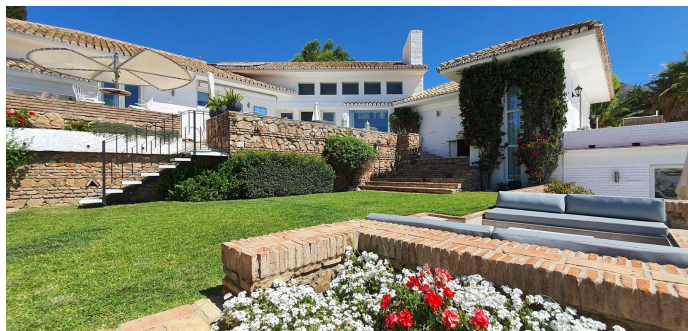

IDILIQ

ESTATES

R4280953

Benalmadena Pueblo

REF# R4280953 3.595.000 €

BEDS

4

BATHS

5

BUILT

598 m²

PLOT

4161 m²

Truly a magnificent large villa in the most sought after area in Benalmadena. With 598 m² livable area and 4.150 m² mature landscaped garden the property has everything you can wish for. The architecture is extraordinary, the villa was designed by famous American architect Frank Lloyd Wright's favourite disciple Mr. Robert Mosher following Mr. Wright's guidelines for "organic architecture". The living area will please even the most critical eye with its double height ceilings and the amazing views over the sea and Benalmadena. All rooms are spacious and the distribution is superb. The construction is of the highest standards imaginable. The villa is built in Andalusian style and in some areas reclaimed/antique building materials have been used which gives the villa a very special touch. The kitchen has been totally refurbished recently and opens up to a wonderful zen style patio. The front terrace offers a fully equipped wet bar and overlooks the garden the pool and amazing views. This property is truly unique and a must see for the discerning client looking to buy in Benalmadena.