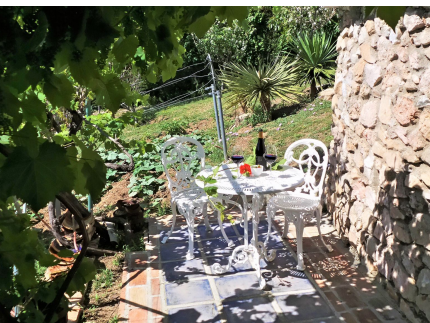

IDILIQ

ESTATES