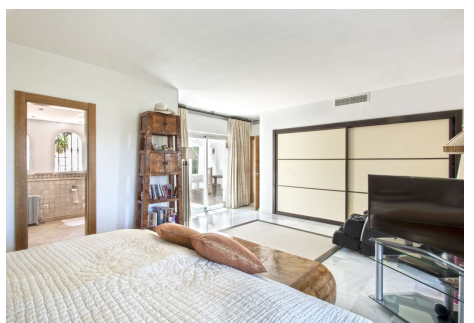

IDILIQ

ESTATES