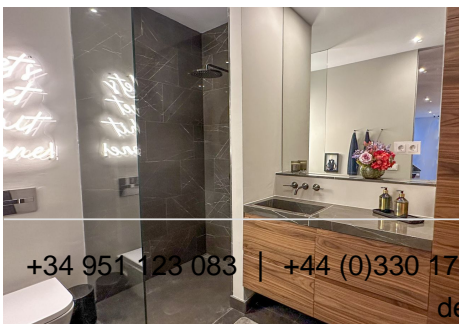

IDILIQ

ESTATES

viewing, keys in office.

+34 951 123 083 | +44 (0)330 179 8687 | info@idiliqestates.com Local 28, Edificio D, Centro de Negocios Puerta de Banús, N-340, Km 175, 29660 Nueva Andalucía