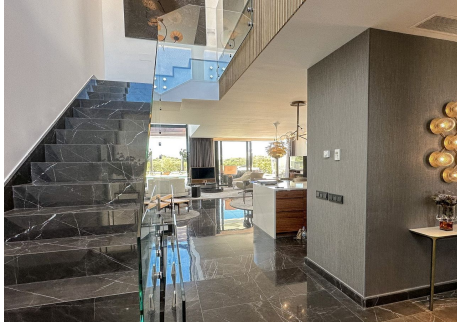

IDILIQ

ESTATES