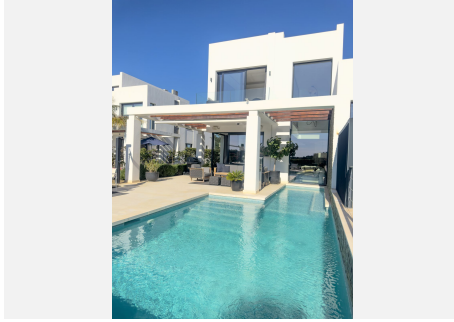

IDILIQ

ESTATES

viewing, keys in office.

+34 951 123 083 | +44 (0)330 179 8687 | info@idiliqestates.com Local 28, Edificio D, Centro de Negocios Puerta de Banús, N-340, Km 175, 29660 Nueva Andalucía