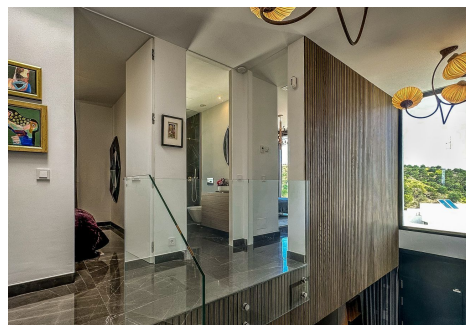

IDILIQ

ESTATES

viewing, keys in office.

+34 951 123 083 | +44 (0)330 179 8687 | info@idiliqestates.com Local 28, Edificio D, Centro de Negocios Puerta de Banús, N-340, Km 175, 29660 Nueva Andalucía