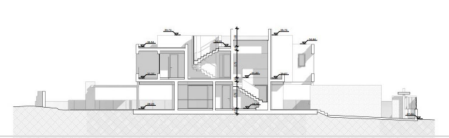

SECCION A-A'

+34 951 123 083

| +44 (0)330 179 8687

| info@idiliqestates.com - Local 28, Edificio D, Centro de Negocios Puerta

de Banús, N-340, Km 175, 29660 Nueva Andalucía