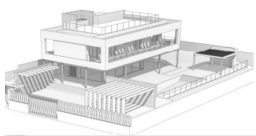

250 m²

PLOT

1000 m²

TERRACE

100 m²

New built beachside villa with incredible SEA VIEWS steps away from the beach and in one of the best areas in Marbella, Costabella. On the main floor we find a spacious kitchen connected to a bright living room with direct access to its terraces and outdoor garden area, with a swimming pool ideal for enjoying the good weather of the area! On the first floor, 4 spacious bedrooms and 3 bedrooms. On the top floor, we find the jewel of the property, a large solarium terrace with spectacular panoramic views to the sea and the mountain. 10 minutes to Marbella this property is a rare opportunity to acquire a high quality villa a top location in Marbella.