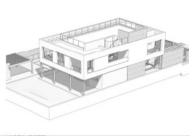

R4253635

📍 Costabella

REF# R4253635 2.500.000 €

BEDS

4

BATHS

4

BUILT

250 m²

PLOT

1000 m²

TERRACE

100 m²

New built beachside villa with incredible SEA VIEWS steps away from the beach and in one of the best areas in Marbella, Costabella. On the main floor we find a spacious kitchen connected to a bright living room with direct access to its terraces and outdoor garden area, with a swimming pool ideal for enjoying the good weather of the area! On the first floor, 4 spacious bedrooms and 3 bedrooms. On the top floor, we find the jewel of the property, a large solarium terrace with spectacular panoramic views to the sea and the mountain. 10 minutes to Marbella this property is a rare opportunity to acquire a high quality villa a top location in Marbella.

VISTA OESTE

VISTA ESTE

ALZADO SURESTE

SECCION A-A'

+34 951 123 083

| +44 (0)330 179 8687

| info@idiliqestates.com - Local 28, Edificio D, Centro de Negocios Puerta

de Banús, N-340, Km 175, 29660 Nueva Andalucía

VISTA NORTE