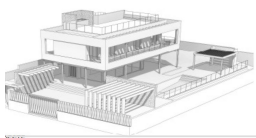

250 m²

PLOT

1000 m²

TERRACE

100 m²

New built beachside villa with incredible SEA VIEWS steps away from the beach and in one of the best areas in Marbella, Costabella. On the main floor we find a spacious kitchen connected to a bright living room with direct access to its terraces and outdoor garden area, with a swimming pool ideal for enjoying the good weather of the area! On the first floor, 4 spacious bedrooms and 3 bedrooms. On the top floor, we find the jewel of the property, a large solarium terrace with spectacular panoramic views to the sea and the mountain. 10 minutes to Marbella this property is a rare opportunity to acquire a high quality villa a top location in Marbella.