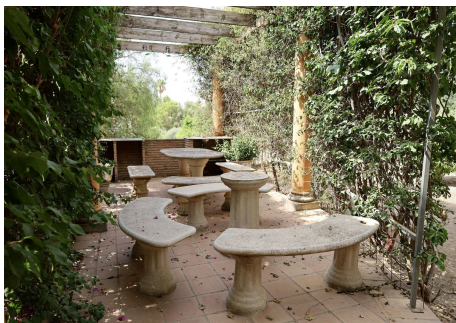

IDILIQ

ESTATES