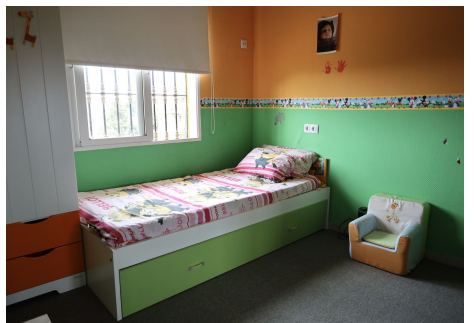

IDILIQ

ESTATES