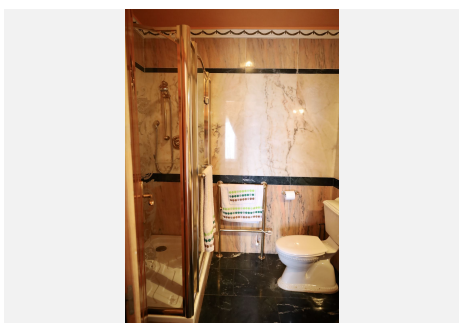

IDILIQ

ESTATES