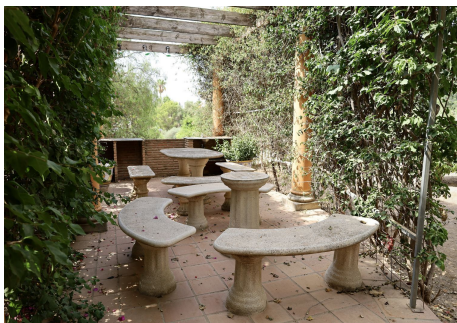

IDILIQ

ESTATES