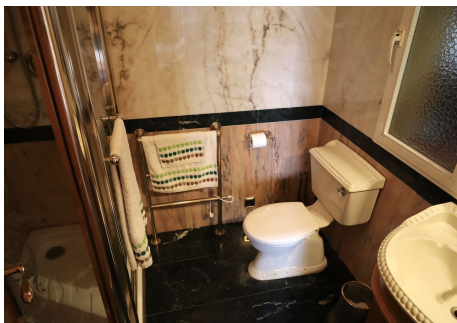

IDILIQ

ESTATES