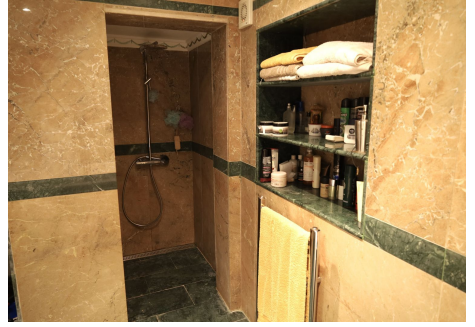

IDILIQ

ESTATES