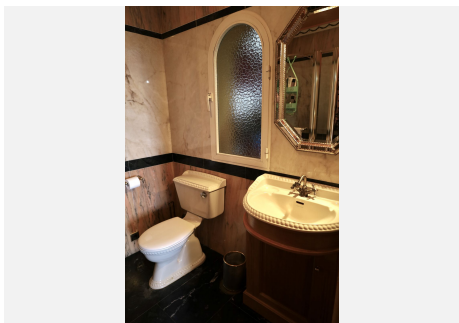

IDILIQ

ESTATES