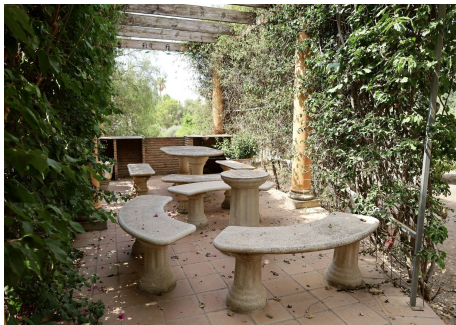

IDILIQ

ESTATES