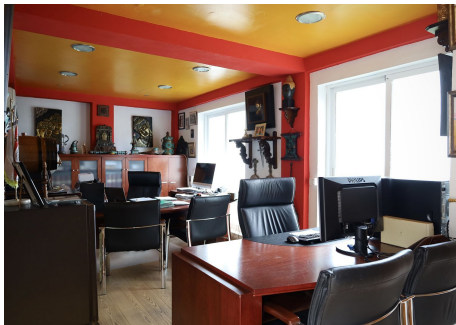

IDILIQ

ESTATES