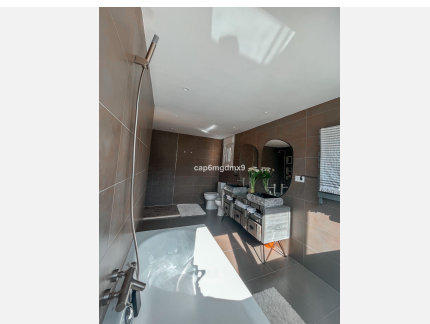

IDILIQ

ESTATES