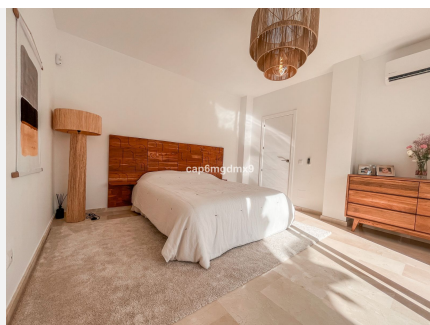

IDILIQ

ESTATES