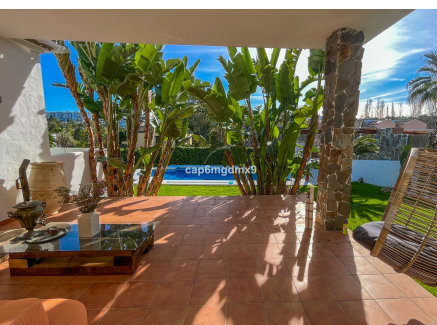

IDILIQ

ESTATES