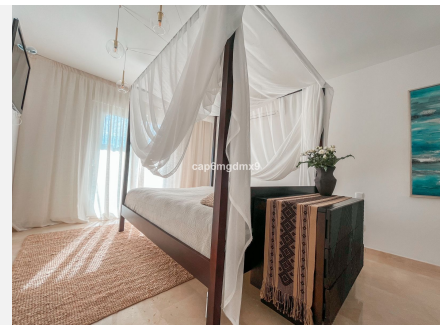

IDILIQ

ESTATES