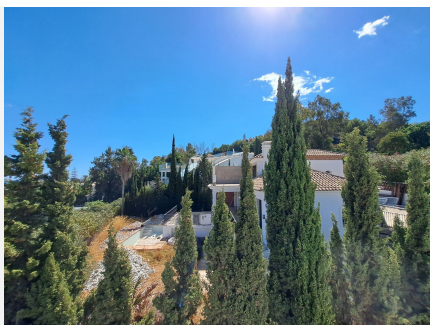

IDILIQ

ESTATES

unique and complete situation to enjoy the charm of Marbella, Nueva Andalucia. Las Brisas has been the venue for many professional tournaments, gaining more and more notoriety over the years, until today it is considered one of the best European golf clubs. All kinds of needs around restaurants, banks and shops a few meters away, with the center of services and restaurants in Aloha, within walking distance, the Centro Plaza shopping center. Las Brisas, elegant and sophisticated, is an ideal place for the whole family.