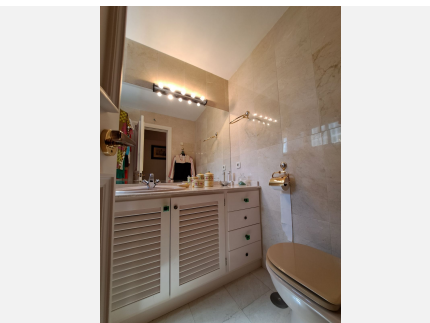

IDILIQ

ESTATES