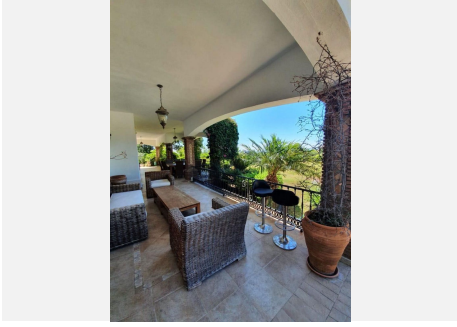

IDILIQ

ESTATES