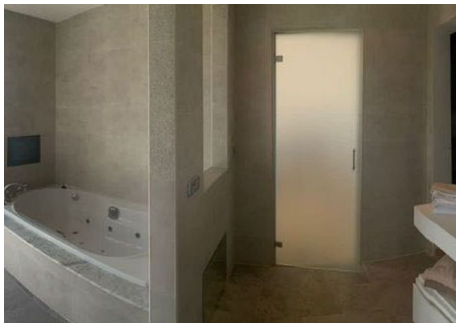

IDILIQ

ESTATES