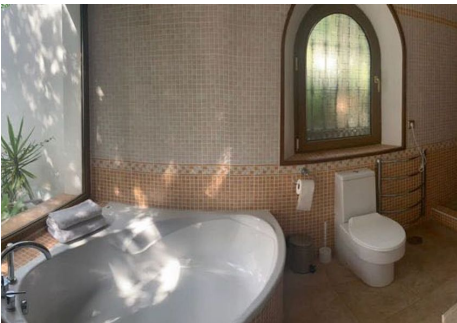

IDILIQ

ESTATES