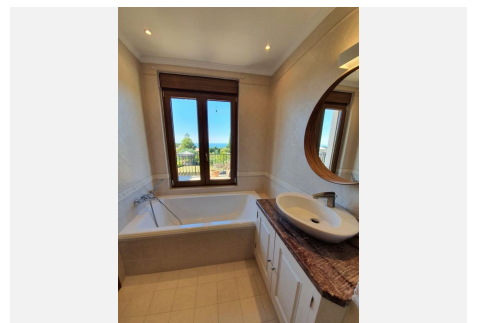

IDILIQ

ESTATES