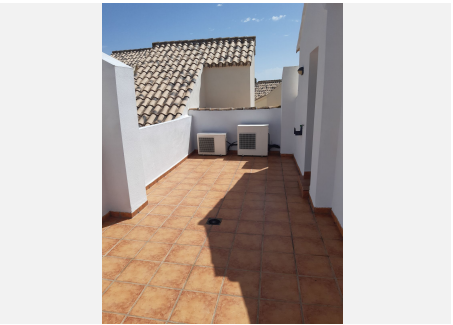

IDILIQ

ESTATES