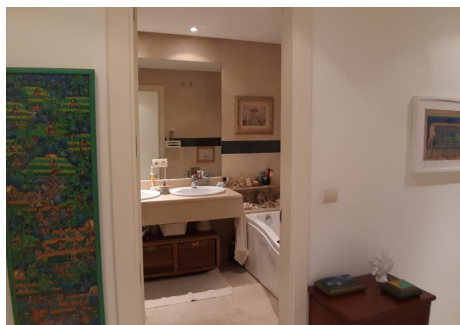

IDILIQ

ESTATES

Naranjos Golf Club, Aloha Golf Club, Las Brisas, Magna Marbella and La Quinta.