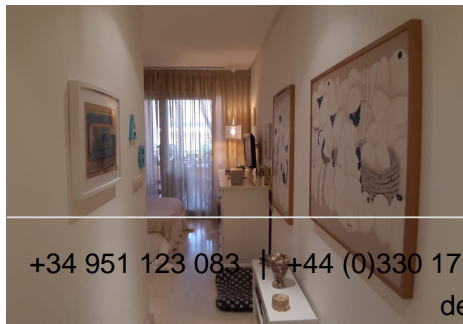

IDILIQ

ESTATES

Naranjos Golf Club, Aloha Golf Club, Las Brisas, Magna Marbella and La Quinta.