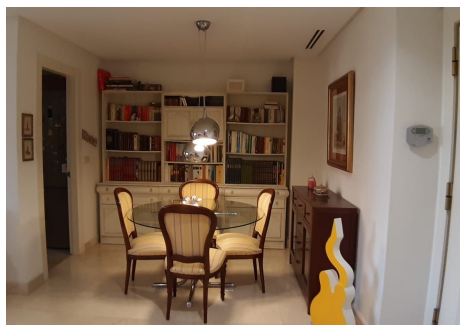

IDILIQ

ESTATES

Naranjos Golf Club, Aloha Golf Club, Las Brisas, Magna Marbella and La Quinta.