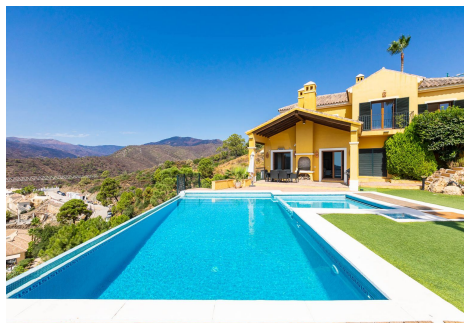

IDILIQ

ESTATES