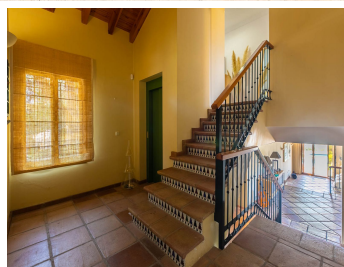

IDILIQ

ESTATES

R4100839

📍 Benahavís

REF# R4100839 2.125.000 €

BEDS

5

BATHS

5

BUILT

418 m²

PLOT

3078 m²

Check Availability Here: <https://airbnb.com/h/marbella-villa-paradise-pool-mountain-views> Escape to serenity with this exclusive detached villa boasting 5 bedrooms and 5 bathrooms, featuring a private pool and captivating views of both mountains and sea. Nestled in the enchanting Montemayor Valley, situated amidst the picturesque hills of Benahavís, this villa offers not just a residence, but an invitation to immerse yourself in rural beauty and exceptional gastronomic experiences. This villa provides a spacious and comfortable living space, featuring a private pool where you can unwind and relish sunny days in complete tranquility. The panoramic vistas of the Mediterranean, Gibraltar, and the African coastline add to the allure, creating an environment of unparalleled serenity. Located in the exclusive valley of Montemayor, this villa offers a serene escape into nature. Surrounded by lush vegetation, a majestic mountain range, and meandering brooks, it's a place designed explicitly for peace and relaxation, inviting you to reconnect with nature's embrace. Step away from the hustle and bustle, immersing yourself in the calmness and beauty of your surroundings. Wake up each day to awe-inspiring views of the Mediterranean and beyond. Yet, despite this tranquil setting, it's just a short 15-minute drive to the vibrant resorts of Marbella and Puerto Banús, ensuring you experience the best of both worlds – the peaceful hills and the captivating coastal living. Secure your exclusive retreat in the heart of the Montemayor Valley. This villa isn't just a home; it's an

+34 951 123 083 | +44 (0)330 179 8687 | info@idiliqestates.com Local 28, Edificio D, Centro de Negocios Puerta de Banús, N-340, Km 175, 29660 Nueva Andlucia