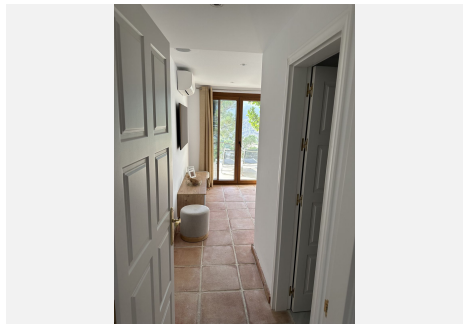

IDILIQ

ESTATES