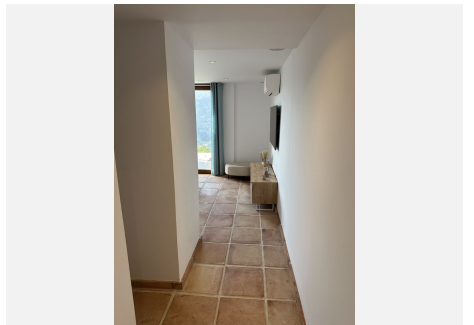

IDILIQ

ESTATES