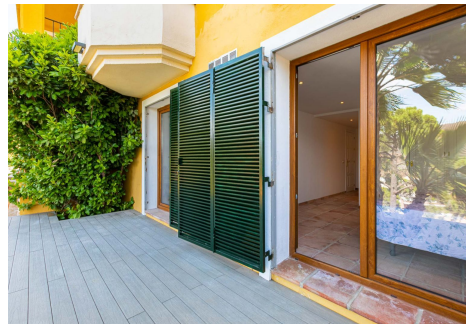

IDILIQ

ESTATES