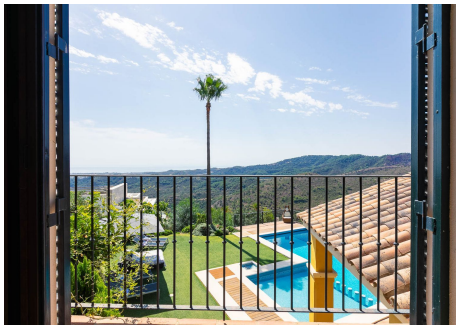

IDILIQ

ESTATES

look to really feel how special this place is!

+34 951 123 083 | +44 (0)330 179 8687 | info@idiliqestates.com Local 28, Edificio D, Centro de Negocios Puerta de Banús, N-340, Km 175, 29660 Nueva Andalucía