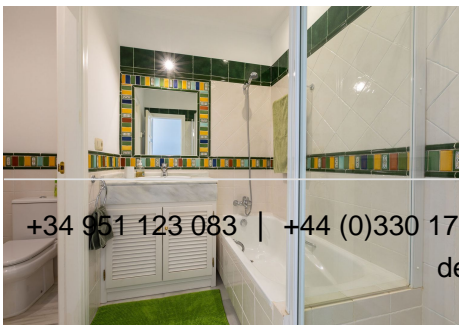

IDILIQ

ESTATES

invitation to a lifestyle where nature's beauty meets luxurious comfort. Come and have a look to really feel how special this place is!

+34 951 123 083 | +44 (0)330 179 8687 | info@diliqestates.com Local 28, Edificio D, Centro de Negocios Puerta de Banús, N-340, Km 175, 29660 Nueva Andalucía