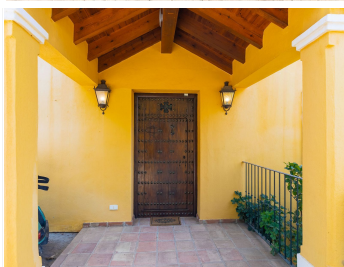

IDILIQ

ESTATES

R4100839

📍 Benahavís

REF# R4100839 2.125.000 €

BEDS

5

BATHS

5

BUILT

418 m²

PLOT

3078 m²

Check Availability Here: <https://airbnb.com/h/marbella-villa-paradise-pool-mountain-views> Escape to serenity with this exclusive detached villa boasting 5 bedrooms and 5 bathrooms, featuring a private pool and captivating views of both mountains and sea. Nestled in the enchanting Montemayor Valley, situated amidst the picturesque hills of Benahavís, this villa offers not just a residence, but an invitation to immerse yourself in rural beauty and exceptional gastronomic experiences. This villa provides a spacious and comfortable living space, featuring a private pool where you can unwind and relish sunny days in complete tranquility. The panoramic vistas of the Mediterranean, Gibraltar, and the African coastline add to the allure, creating an environment of unparalleled serenity. Located in the exclusive valley of Montemayor, this villa offers a serene escape into nature. Surrounded by lush vegetation, a majestic mountain range, and meandering brooks, it's a place designed explicitly for peace and relaxation, inviting you to reconnect with nature's embrace. Step away from the hustle and bustle, immersing yourself in the calmness and beauty of your surroundings. Wake up each day to awe-inspiring views of the Mediterranean and beyond. Yet, despite this tranquil setting, it's just a short 15-minute drive to the vibrant resorts of Marbella and Puerto Banús, ensuring you experience the best of both worlds – the peaceful hills and the captivating coastal living. Secure your exclusive retreat in the heart of the Montemayor Valley. This villa isn't just a home; it's an

+34 951 123 083 | +44 (0)330 179 8687 | info@idiliqestates.com Local 28, Edificio D, Centro de Negocios Puerta de Banús, N-340, Km 175, 29660 Nueva Andlucia