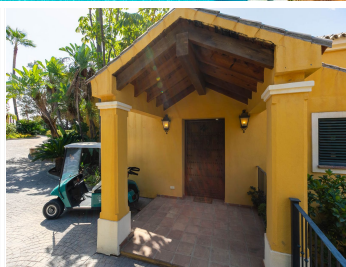

IDILIQ

ESTATES

R4100839

📍 Benahavís

REF# R4100839 2.125.000 €

BEDS

5

BATHS

5

BUILT

418 m²

PLOT

3078 m²

Check Availability Here: <https://airbnb.com/h/marbella-villa-paradise-pool-mountain-views> Escape to serenity with this exclusive detached villa boasting 5 bedrooms and 5 bathrooms, featuring a private pool and captivating views of both mountains and sea. Nestled in the enchanting Montemayor Valley, situated amidst the picturesque hills of Benahavís, this villa offers not just a residence, but an invitation to immerse yourself in rural beauty and exceptional gastronomic experiences. This villa provides a spacious and comfortable living space, featuring a private pool where you can unwind and relish sunny days in complete tranquility. The panoramic vistas of the Mediterranean, Gibraltar, and the African coastline add to the allure, creating an environment of unparalleled serenity. Located in the exclusive valley of Montemayor, this villa offers a serene escape into nature. Surrounded by lush vegetation, a majestic mountain range, and meandering brooks, it's a place designed explicitly for peace and relaxation, inviting you to reconnect with nature's embrace. Step away from the hustle and bustle, immersing yourself in the calmness and beauty of your surroundings. Wake up each day to awe-inspiring views of the Mediterranean and beyond. Yet, despite this tranquil setting, it's just a short 15-minute drive to the vibrant resorts of Marbella and Puerto Banús, ensuring you experience the best of both worlds – the peaceful hills and the captivating coastal living. Secure your exclusive retreat in the heart of the Montemayor Valley. This villa isn't just a home; it's an

+34 951 123 083 | +44 (0)330 179 8687 | info@idiliqestates.com Local 28, Edificio D, Centro de Negocios Puerta de Banús, N-340, Km 175, 29660 Nueva Andlucia