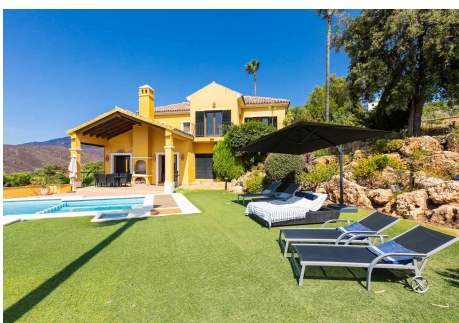

IDILIQ

ESTATES