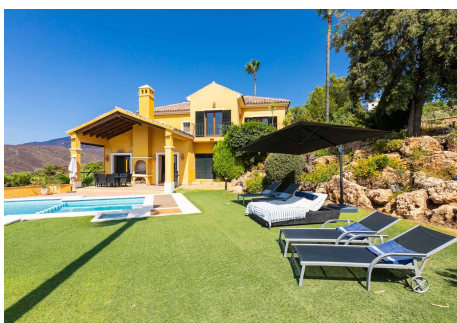

IDILIQ

ESTATES