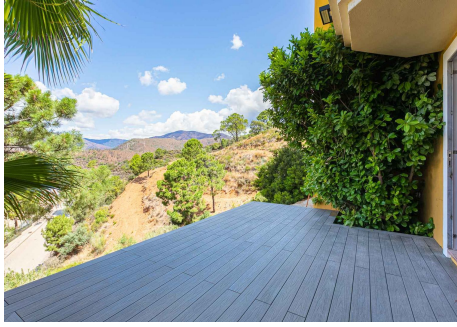

IDILIQ

ESTATES