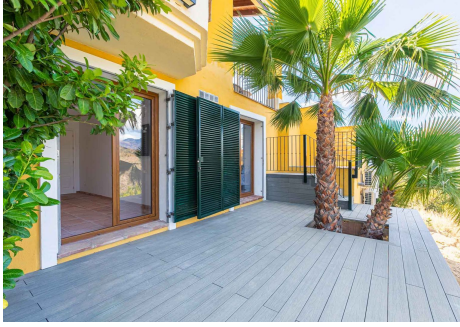

IDILIQ

ESTATES