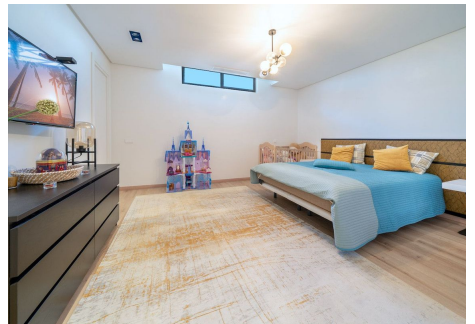

IDILIQ

ESTATES