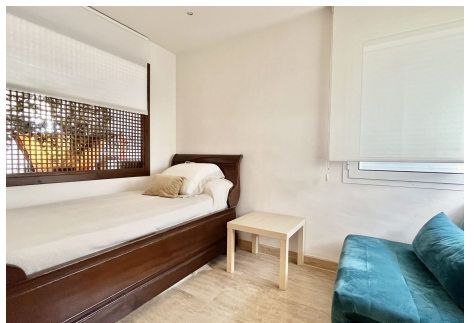

IDILIQ

ESTATES