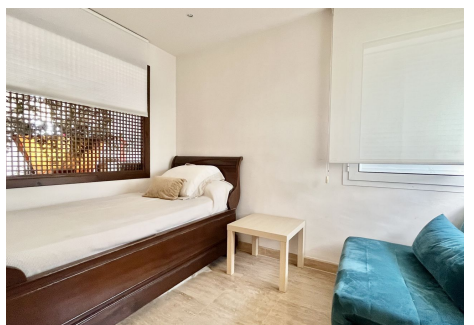

IDILIQ

ESTATES