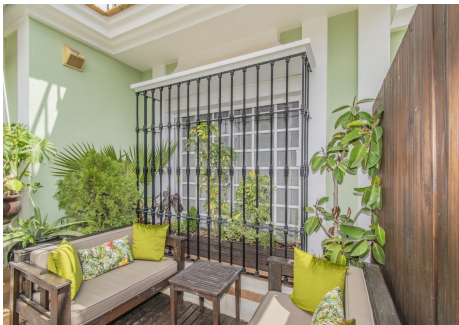

IDILIQ

ESTATES