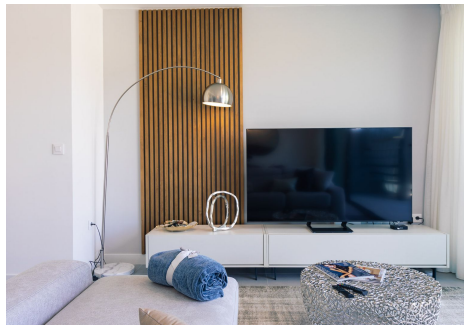

IDILIQ

ESTATES