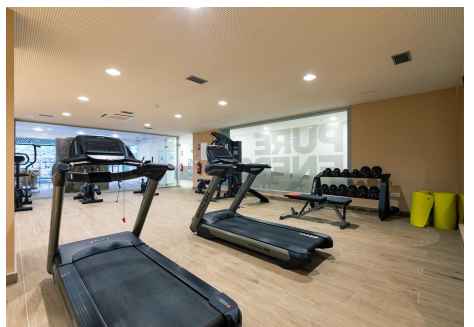

IDILIQ

ESTATES