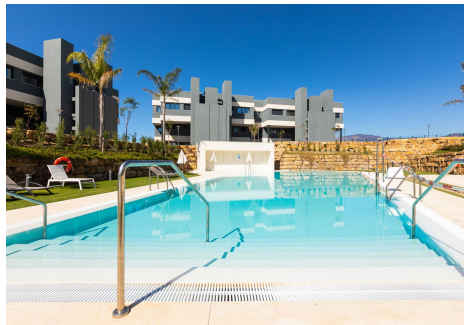

IDILIQ

ESTATES