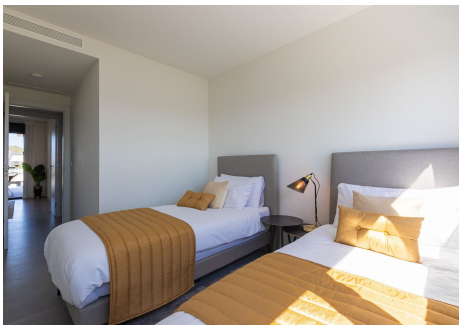

IDILIQ

ESTATES