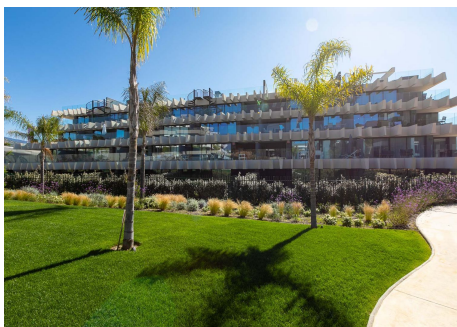

IDILIQ

ESTATES