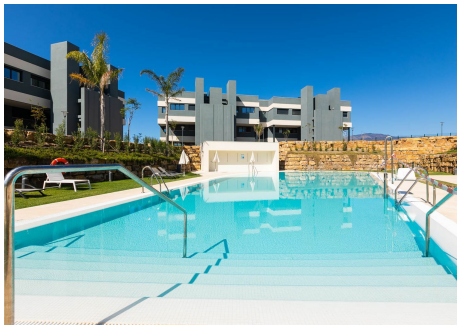

IDILIQ

ESTATES