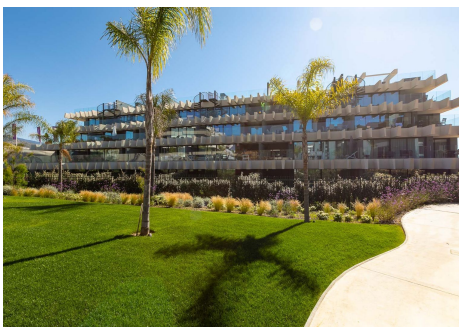

IDILIQ

ESTATES