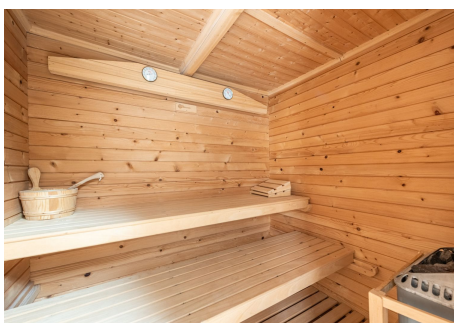

IDILIQ

ESTATES