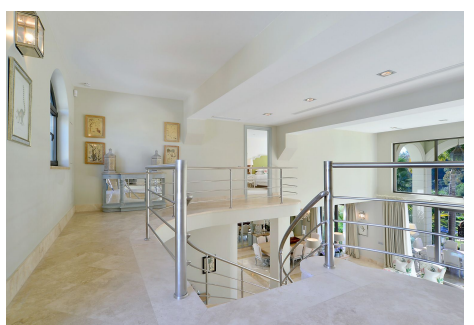

IDILIQ

ESTATES