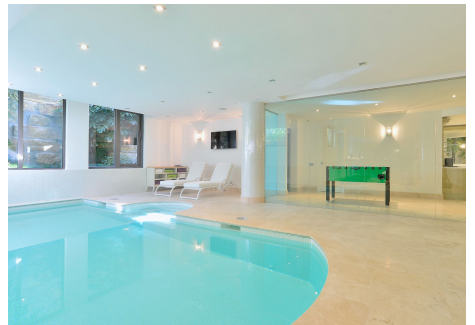

IDILIQ

ESTATES