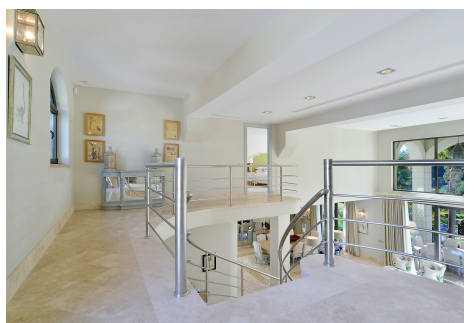

IDILIQ

ESTATES