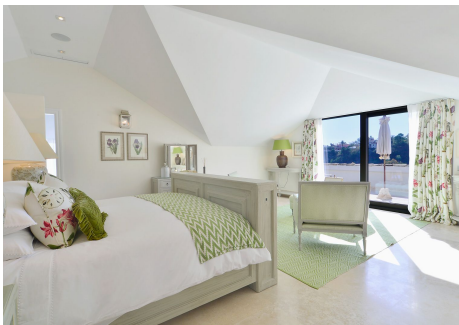

IDILIQ

ESTATES