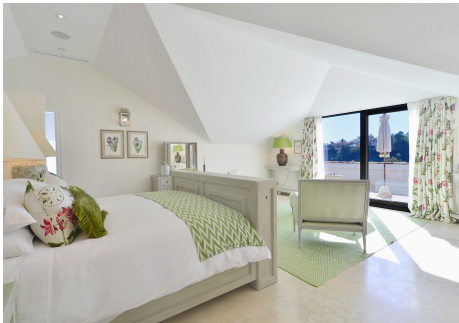

IDILIQ

ESTATES