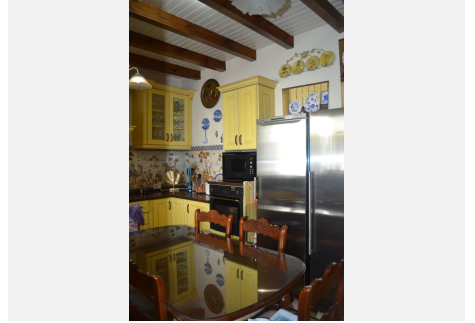

IDILIQ

ESTATES