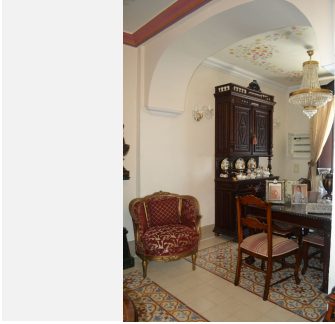

IDILIQ

ESTATES