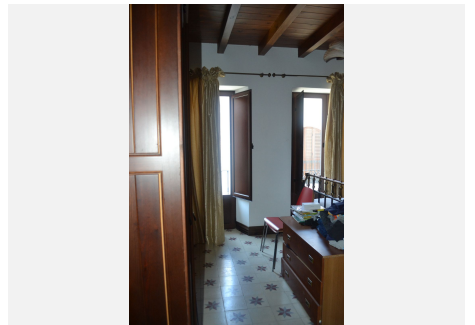

IDILIQ

ESTATES