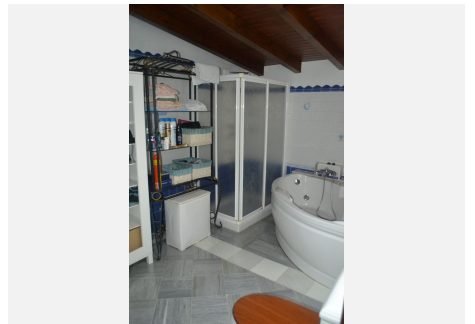

IDILIQ

ESTATES