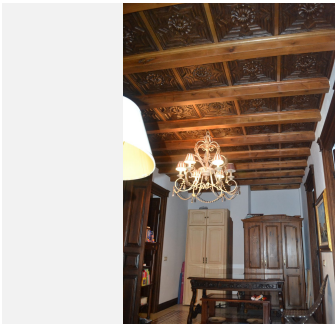

IDILIQ

ESTATES