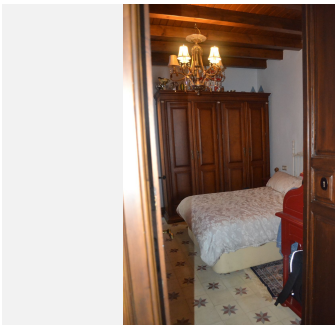

IDILIQ

ESTATES