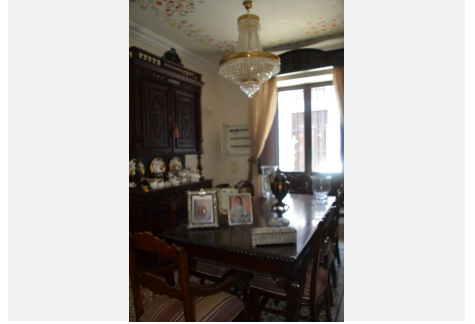

IDILIQ

ESTATES