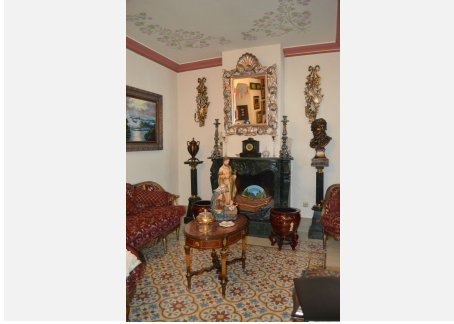

IDILIQ

ESTATES