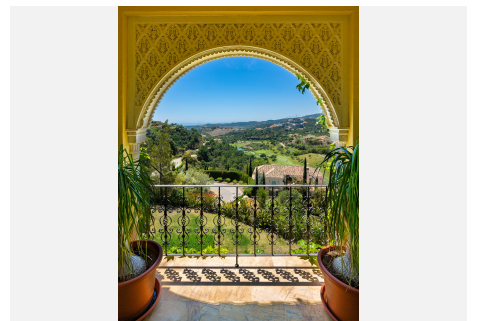

IDILIQ

ESTATES

of the surrounding mountains and countryside and the coats of Spain and Africa a covered kitchenette, dining area, covered and uncovered leisure areas. There is a lift from the lower level to every floor including solarium. A truly unique property.