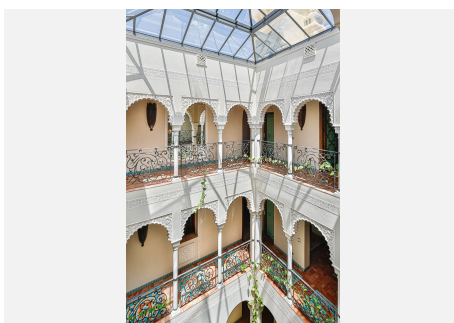

IDILIQ

ESTATES