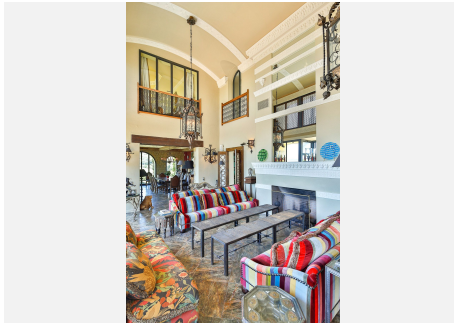

IDILIQ

ESTATES

of the surrounding mountains and countryside and the coats of Spain and Africa a covered kitchenette, dining area, covered and uncovered leisure areas. There is a lift from the lower level to every floor including solarium. A truly unique property.