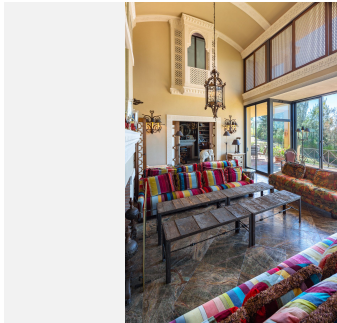

IDILIQ

ESTATES

of the surrounding mountains and countryside and the coats of Spain and Africa a covered kitchenette, dining area, covered and uncovered leisure areas. There is a lift from the lower level to every floor including solarium. A truly unique property.