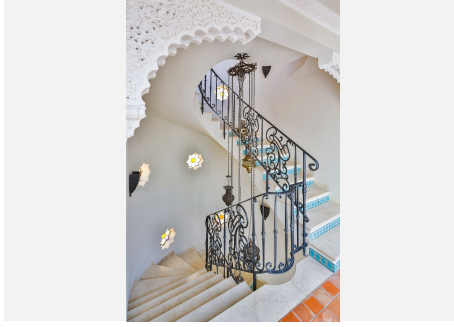

IDILIQ

ESTATES