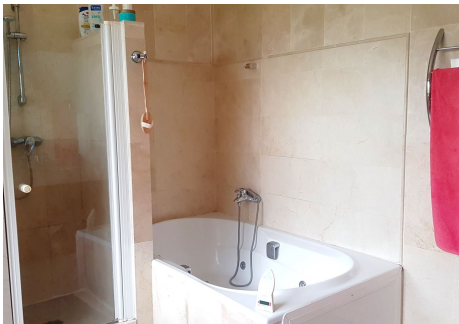

IDILIQ

ESTATES