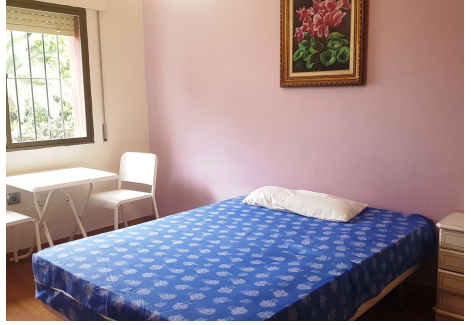

IDILIQ

ESTATES