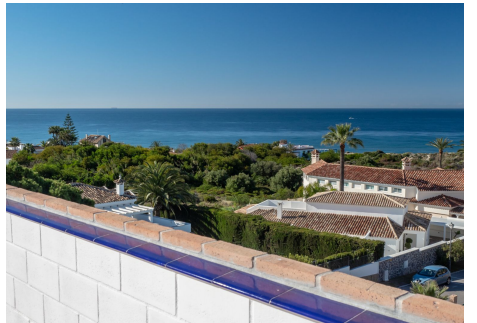

IDILIQ

ESTATES