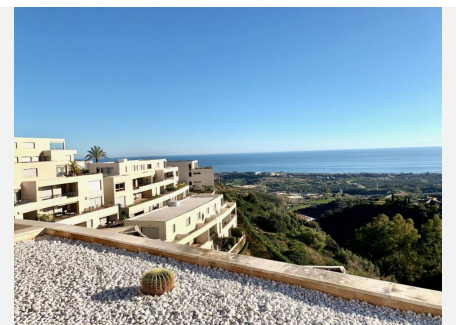

IDILIQ

ESTATES

take the first step towards living the life of luxury you deserve.