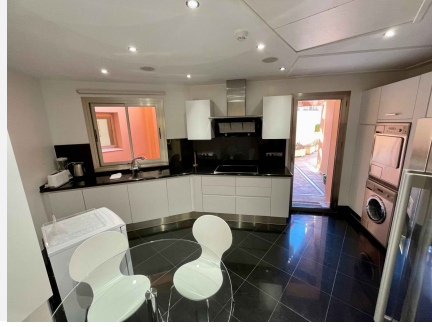

IDILIQ

ESTATES