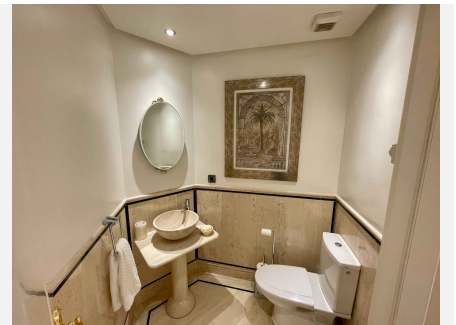

IDILIQ

ESTATES