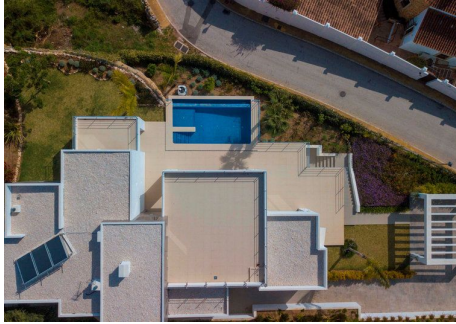

IDILIQ

ESTATES