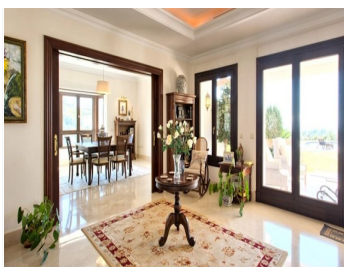

IDILIQ

ESTATES

R3192637

📍 Benahavís

REF# R3192637 3.395.000 €

BEDS

5

BATHS

6

BUILT

740 m²

PLOT

3243 m²

TERRACE

104 m²

This stunning front line golf villa is located on one of the best plots in the Marbella Club Golf Resort and boasts panoramic views of the sea, mountains and golf course. The garden is 3,243 m² and wraps around the villa and there is a magnificent heated pool in the front area. The property is south facing and has been built to the highest standard available. Features include: Games room, paddle tennis, guest apartment, large garage, underfloor heating throughout and stables. The villa is only a few minutes walk to the clubhouse and restaurant and the equestrian centre. This fabulous golf resort has 24-hour security and boasts a wonderful 18 hole golf course designed by Dave Thomas. The clubhouse offers a five-star restaurant and bar overlooking the lake and golf course. It is located only 15 minutes away from the beach and 20 minutes to Puerto Banus. The equestrian centre is absolutely stunning and the whole area is tranquil and beautiful. Must be seen