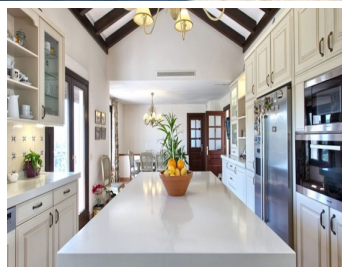

IDILIQ

ESTATES

R3192637

📍 Benahavís

REF# R3192637 3.395.000 €

BEDS

5

BATHS

6

BUILT

740 m²

PLOT

3243 m²

TERRACE

104 m²

This stunning front line golf villa is located on one of the best plots in the Marbella Club Golf Resort and boasts panoramic views of the sea, mountains and golf course. The garden is 3,243 m² and wraps around the villa and there is a magnificent heated pool in the front area. The property is south facing and has been built to the highest standard available. Features include: Games room, paddle tennis, guest apartment, large garage, underfloor heating throughout and stables. The villa is only a few minutes walk to the clubhouse and restaurant and the equestrian centre. This fabulous golf resort has 24-hour security and boasts a wonderful 18 hole golf course designed by Dave Thomas. The clubhouse offers a five-star restaurant and bar overlooking the lake and golf course. It is located only 15 minutes away from the beach and 20 minutes to Puerto Banus. The equestrian centre is absolutely stunning and the whole area is tranquil and beautiful. Must be seen