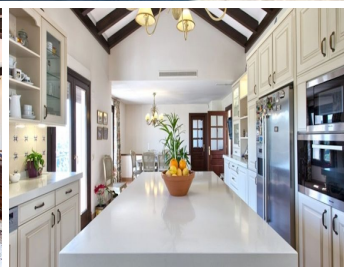

IDILIQ

ESTATES

R3192637

📍 Benahavís

REF# R3192637 3.695.000 €

BEDS

5

BATHS

6

BUILT

740 m²

PLOT

3243 m²

TERRACE

104 m²

This stunning front line golf villa is located on one of the best plots in the Marbella Club Golf Resort and boasts panoramic views of the sea, mountains and golf course. The garden is 3,243 m² and wraps around the villa and there is a magnificent heated pool in the front area. The property is south facing and has been built to the highest standard available. Features include: Games room, paddle tennis, guest apartment, large garage, underfloor heating throughout and stables. The villa is only a few minutes walk to the clubhouse and restaurant and the equestrian centre. This fabulous golf resort has 24-hour security and boasts a wonderful 18 hole golf course designed by Dave Thomas. The clubhouse offers a five-star restaurant and bar overlooking the lake and golf course. It is located only 15 minutes away from the beach and 20 minutes to Puerto Banus. The equestrian centre is absolutely stunning and the whole area is tranquil and beautiful. Must be seen