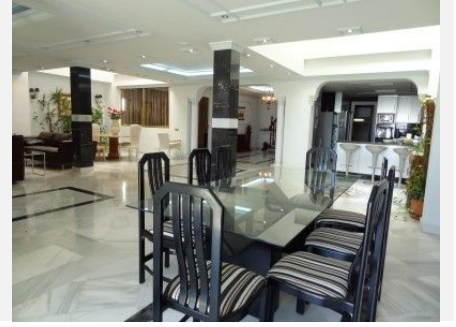

IDILIQ

ESTATES