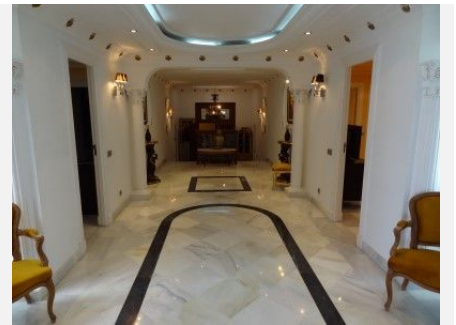

IDILIQ

ESTATES