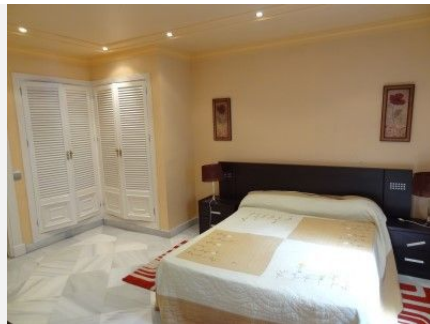

IDILIQ

ESTATES