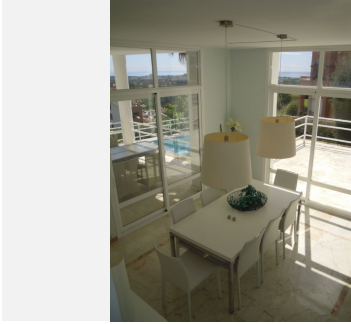

IDILIQ

ESTATES