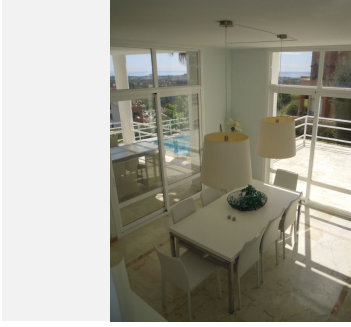

IDILIQ

ESTATES