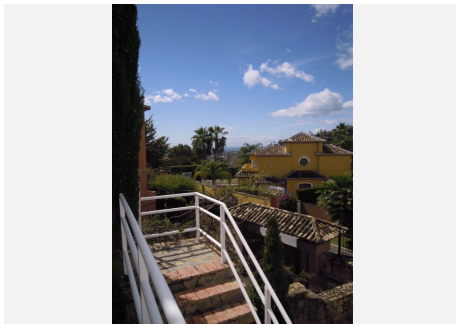

IDILIQ

ESTATES