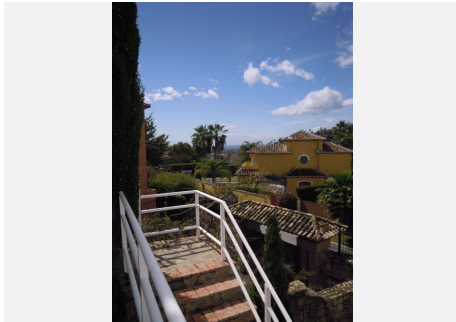

IDILIQ

ESTATES