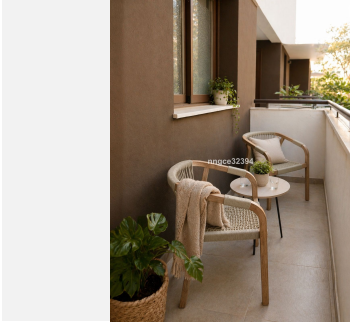

IDILIQ

ESTATES