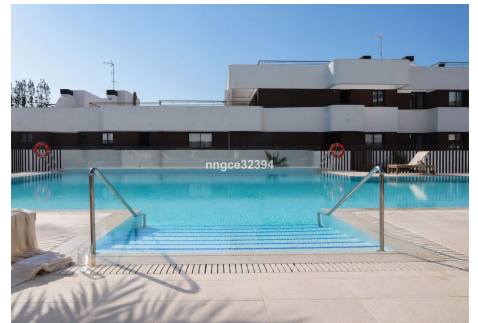

IDILIQ

ESTATES