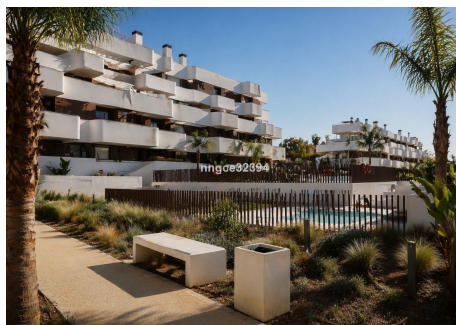

IDILIQ

ESTATES