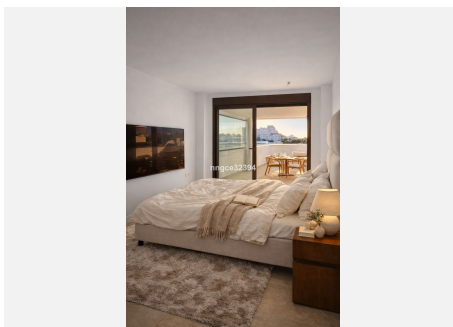

IDILIQ

ESTATES

Set within a newly completed premium development, residents enjoy an exclusive collection of resort-style amenities including adult and children's swimming pools, a fully equipped gym, sauna and landscaped gardens.

Private garage parking and a separate trastero/storage room are included.

Sophisticated yet effortless, this is an ideal permanent residence, elegant holiday escape or prime investment opportunity in one of Estepona's most desirable new addresses.

Features

Brand new / just completed

Beautiful sea views

Beside Las Mesas Park

Exceptional oversized private terrace

Adult and children's swimming pools

Fully equipped gym

Sauna

Private garage parking

Private trastero / storage room

Lift access

10-minute walk to marina & beach

Close to shops, dining & amenities

Ideal home, holiday retreat or investment

Modern Mediterranean luxury with sea views, resort amenities and one of Estepona's most lifestyle-driven locations.