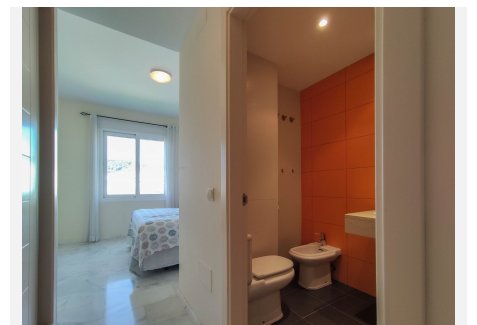

IDILIQ

ESTATES