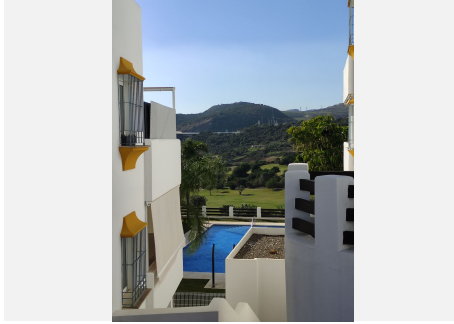

IDILIQ

ESTATES