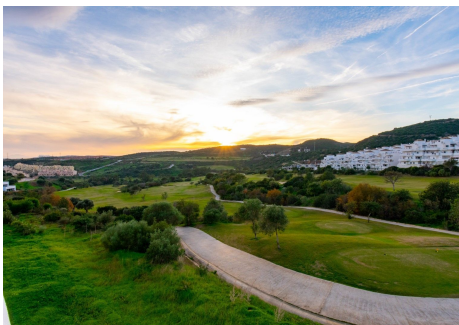

IDILIQ

ESTATES