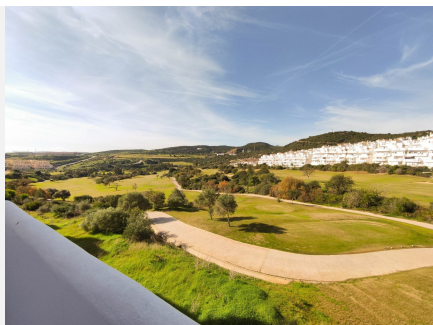

IDILIQ

ESTATES