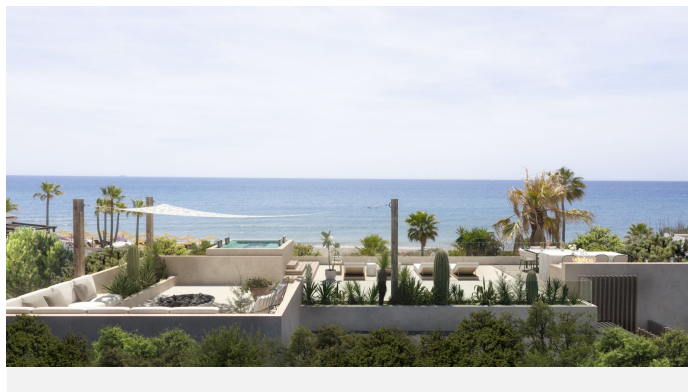

IDILIQ

ESTATES

R4706233

📍 Elviria

REF# R4706233 6.375.000 €

BEDS

6

BATHS

6

BUILT

887 m²

PLOT

1147 m²

TERRACE

213 m²

We are pleased to be able to offer you this impressive villa just 100 m from the Elviria beach and new construction. Unbeatable and panoramic views of the sea, quiet and residential area with all kinds of services and restaurants at hand. Modern contemporary style, with large open surfaces and lots of natural light. South orientation and with a total of 887.44 m² built distributed over 4 levels. Construction practically completed. It will have a hall/hall on the ground floor, as well as a very large living room with direct access to the main terrace, the pool area and the garden. On the other hand, large open plan and fully equipped kitchen, 1 double bedroom with en-suite bathroom, a guest toilet. The first floor will consist of another 4 exterior double bedrooms, each with its own en-suite bathroom. The basement is made up of another double bedroom with a bathroom, a multipurpose room, a sauna with a bathroom, a wine cellar, a utility room and the parking area. On the top floor, the roof terrace will have a large jacuzzi, ideal for relaxing while enjoying the impressive views and wonderful sunsets that you can see from here. There will also be an outdoor kitchen, turning this space into an ideal place to receive family and friends on long summer nights. As extras, it is worth mentioning the top brand materials and the high quality finishes that have been used throughout the villa. It will have state-of-the-art facilities with an arothermal system for hot and cold water, underfloor heating, cold air conditioning system and heat pump. It has a home automation system for

+34 951 123 083 | +44 (0)330 179 8687 | info@idiliqestates.com Local 28, Edificio D, Centro de Negocios Puerta de Banús, N-340, Km 175, 29660 Nueva Andlucia