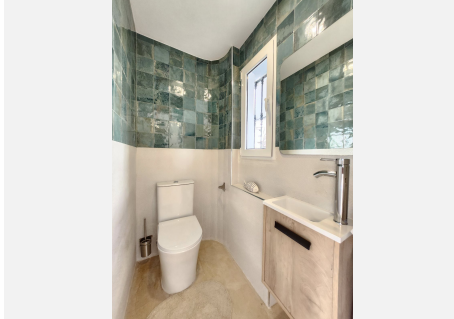

IDILIQ

ESTATES

real bargain with a lot of charm that you can't miss.