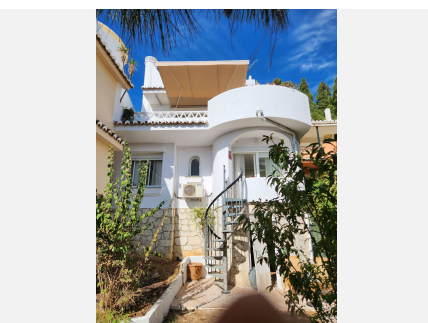

IDILIQ

ESTATES