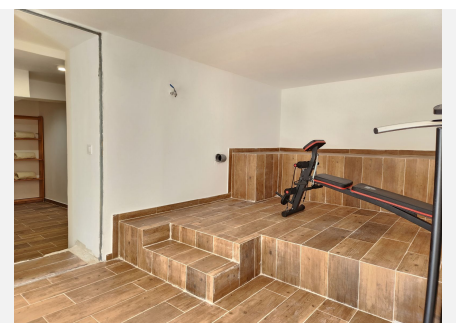

IDILIQ

ESTATES