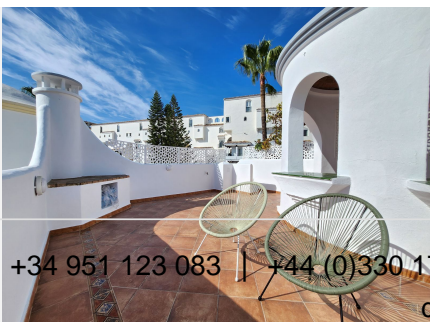

IDILIQ

ESTATES

real bargain with a lot of charm that you can't miss.