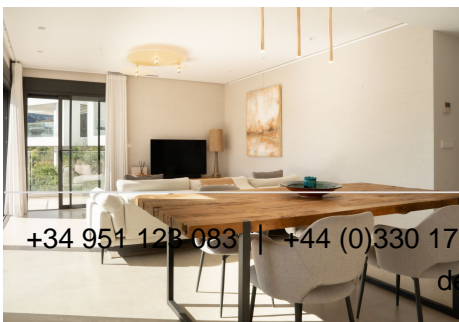

IDILIQ

ESTATES

With around 120 m² built and close to 92 m² of outdoor space, there is a very nice balance between interior comfort and outdoor living, which is exactly what most buyers are looking for in this area.

The property is sold fully furnished, so it's ready to move into straight away without needing to think about anything else.

It also includes underground parking, a storage room and benefits from a modern, energy efficient construction.

Overall, this is a very complete penthouse in a growing area of Estepona, offering both tranquillity and easy access to golf, beaches and all daily amenities.

+34 951 123 083 | +44 (0)330 179 8687 | info@idiliqestates.com Local 28, Edificio D, Centro de Negocios Puerta de Banús, N-340, Km 175, 29660 Nueva Andalucía