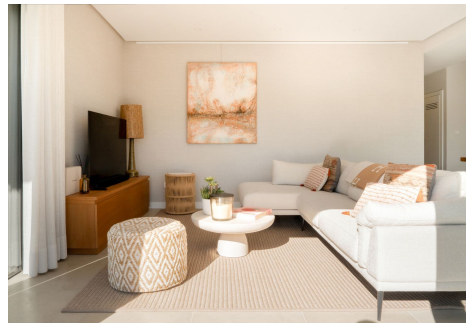

IDILIQ

ESTATES

With around 120 m² built and close to 92 m² of outdoor space, there is a very nice balance between interior comfort and outdoor living, which is exactly what most buyers are looking for in this area.

The property is sold fully furnished, so it's ready to move into straight away without needing to think about anything else.

It also includes underground parking, a storage room and benefits from a modern, energy efficient construction.

Overall, this is a very complete penthouse in a growing area of Estepona, offering both tranquillity and easy access to golf, beaches and all daily amenities.

+34 951 123 083 | +44 (0)330 179 8687 | info@idiliqestates.com Local 28, Edificio D, Centro de Negocios Puerta de Banús, N-340, Km 175, 29660 Nueva Andalucía