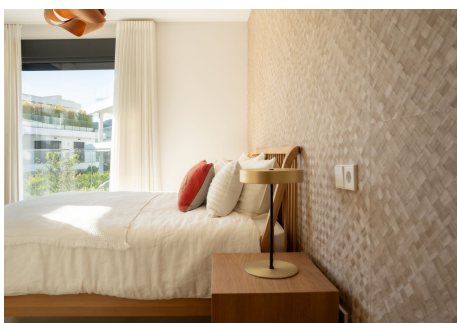

IDILIQ

ESTATES