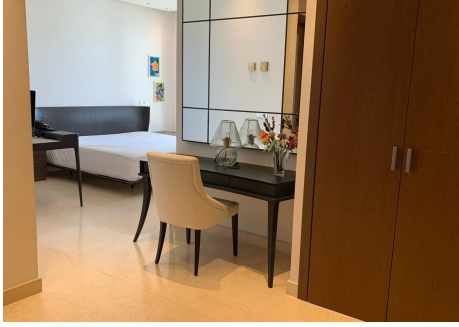

IDILIQ

ESTATES