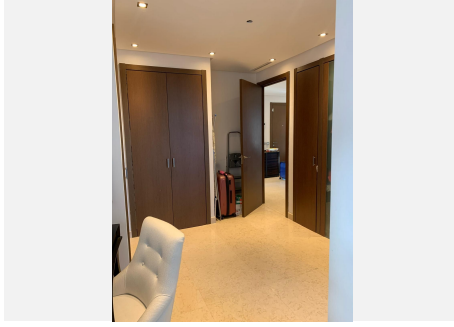

IDILIQ

ESTATES