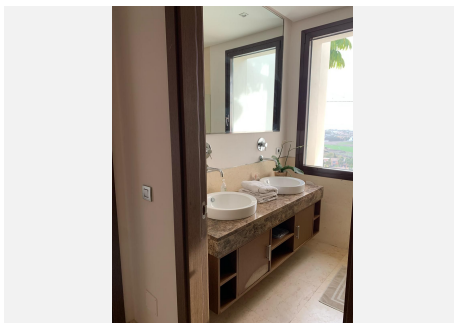

IDILIQ

ESTATES