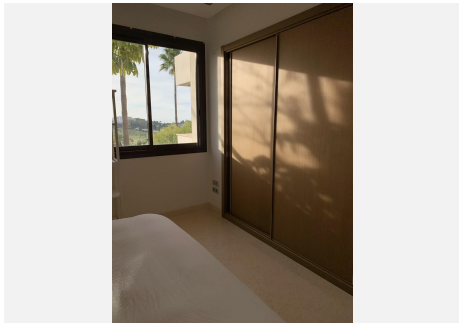

IDILIQ

ESTATES