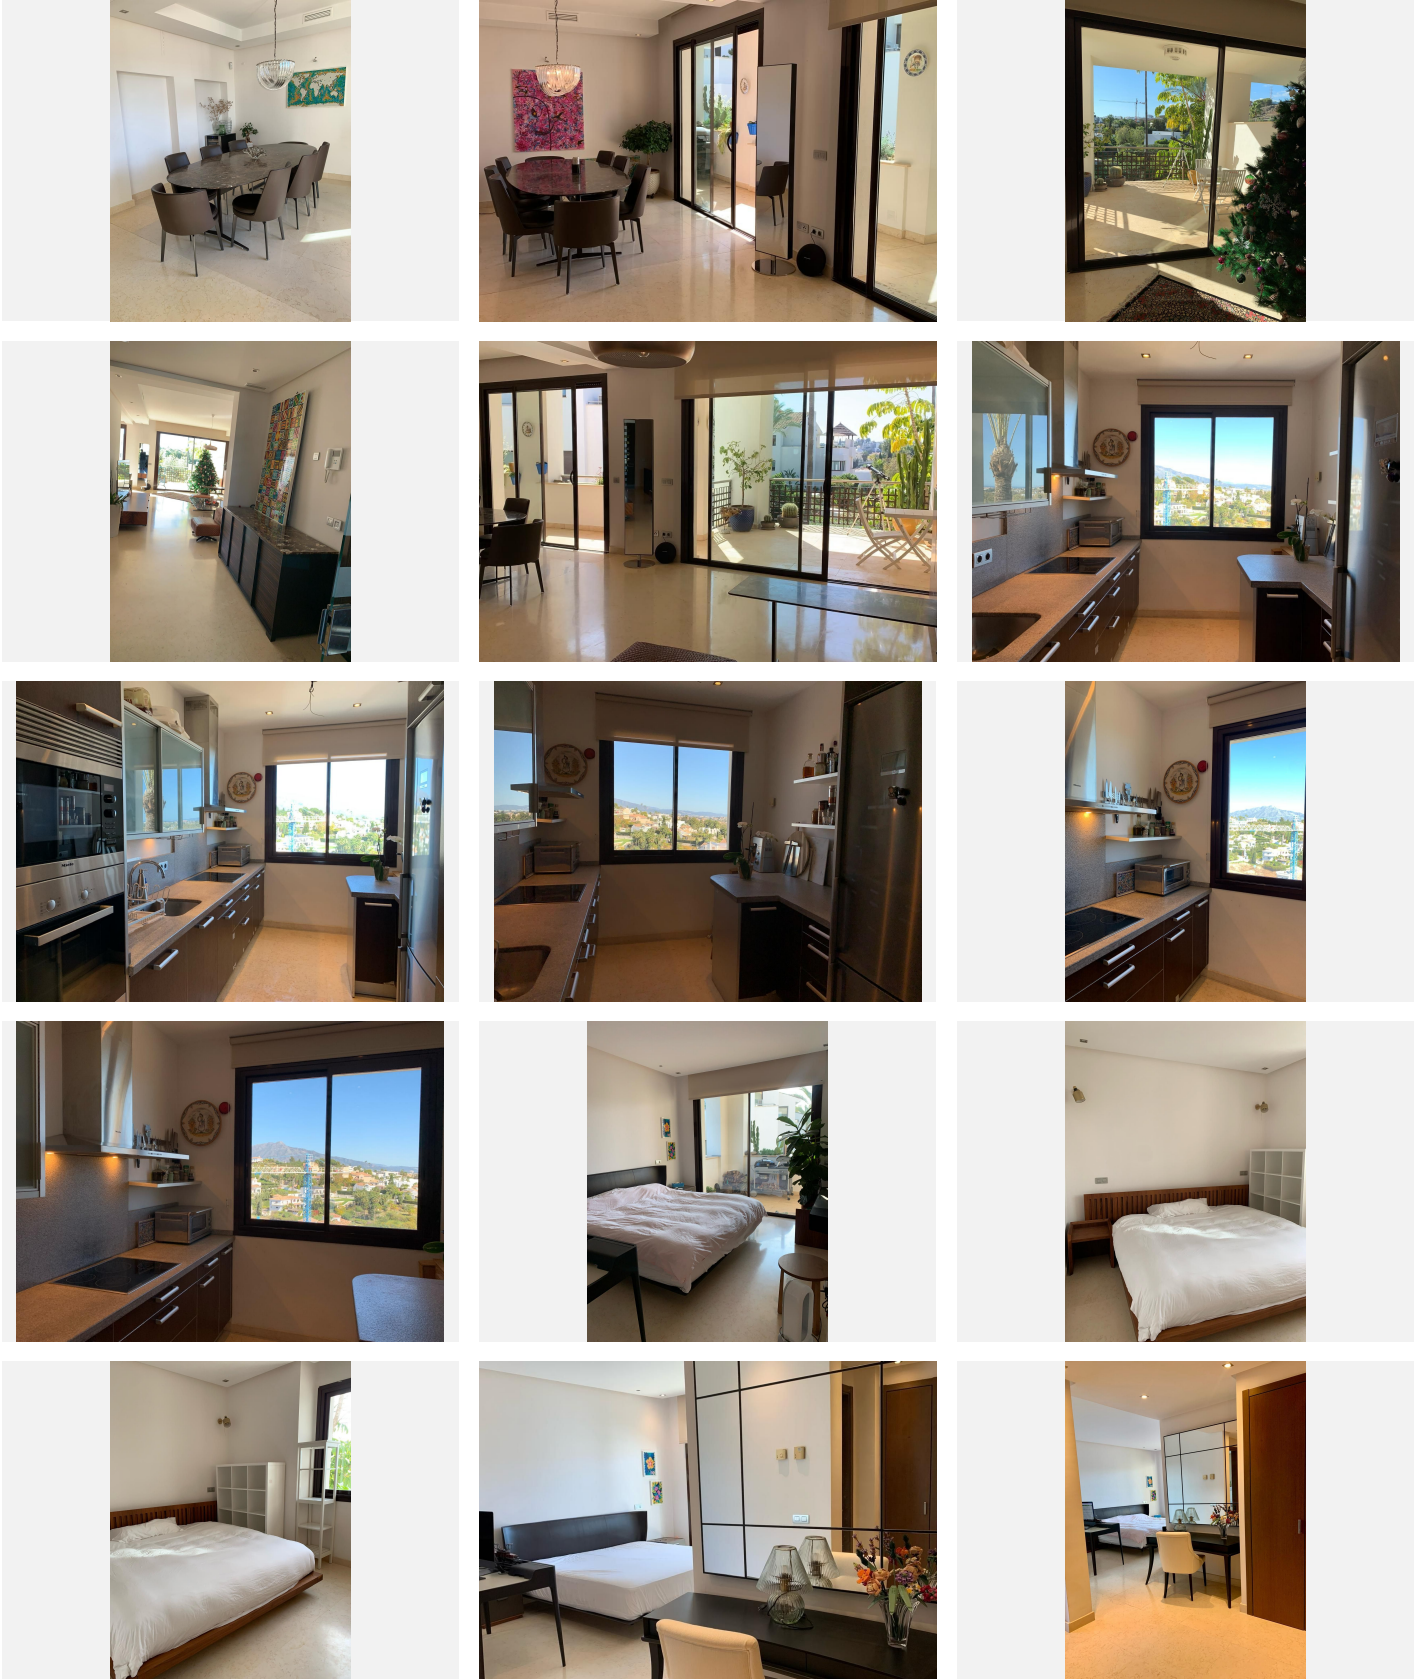

IDILIQ

ESTATES