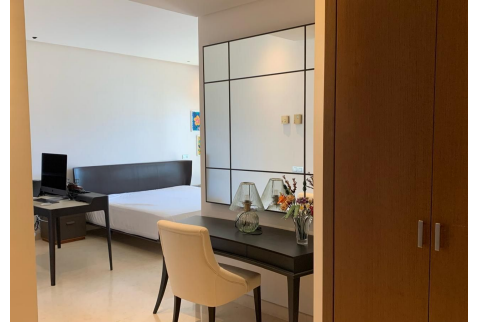

IDILIQ

ESTATES