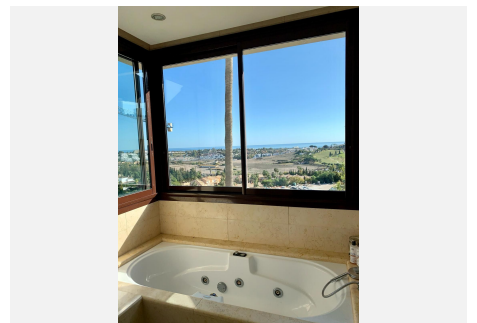

IDILIQ

ESTATES