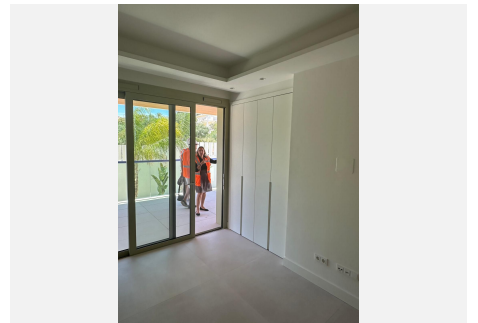

IDILIQ

ESTATES