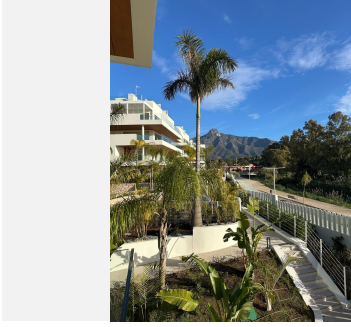

IDILIQ

ESTATES