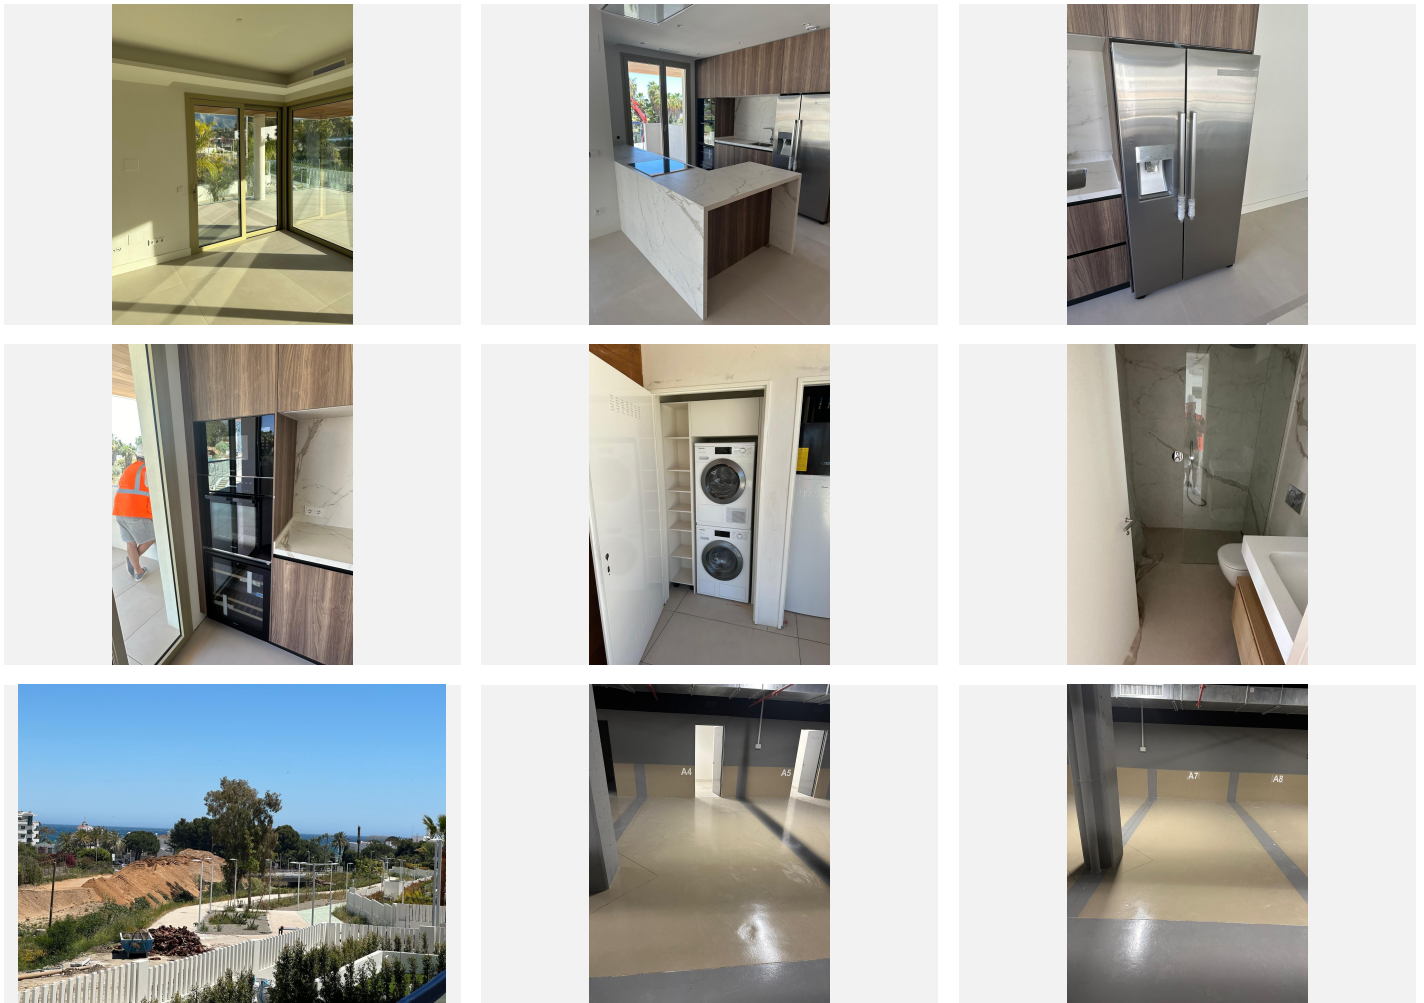

# IDILIQ

ESTATES

Inside, the apartment showcases the highest quality finishes and contemporary design. The fully equipped kitchen features premium Miele appliances, including a double American-style refrigerator, wine cooler, washing machine and dryer. The bedrooms are elegantly appointed with fitted wardrobes, and the layout has been carefully designed to maximize space, comfort and natural light.

Benalus offers residents a secure and private environment with outstanding amenities, including a heated indoor swimming pool, spa area, sauna and fully equipped gym, all set within beautifully landscaped gardens.

The property includes two underground parking spaces and a private storage room.

Notably, this residence represents the most attractively priced apartment currently available within the complex, offering a rare opportunity to secure a prime position in one of Marbella's most sought-after addresses.