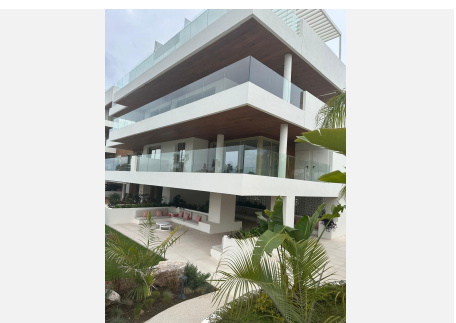

IDILIQ

ESTATES