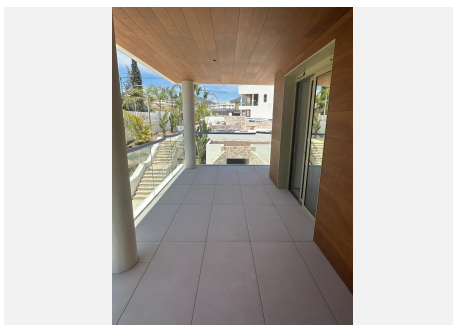

IDILIQ

ESTATES