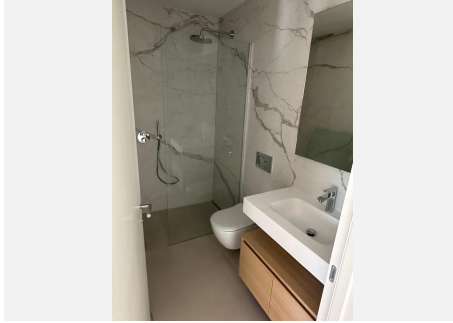

IDILIQ

ESTATES