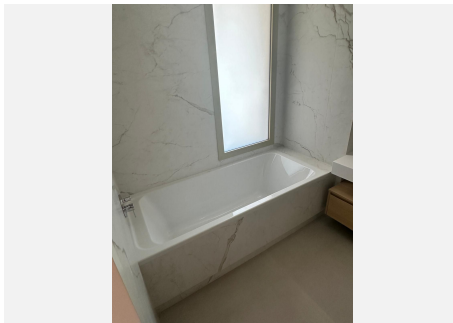

IDILIQ

ESTATES