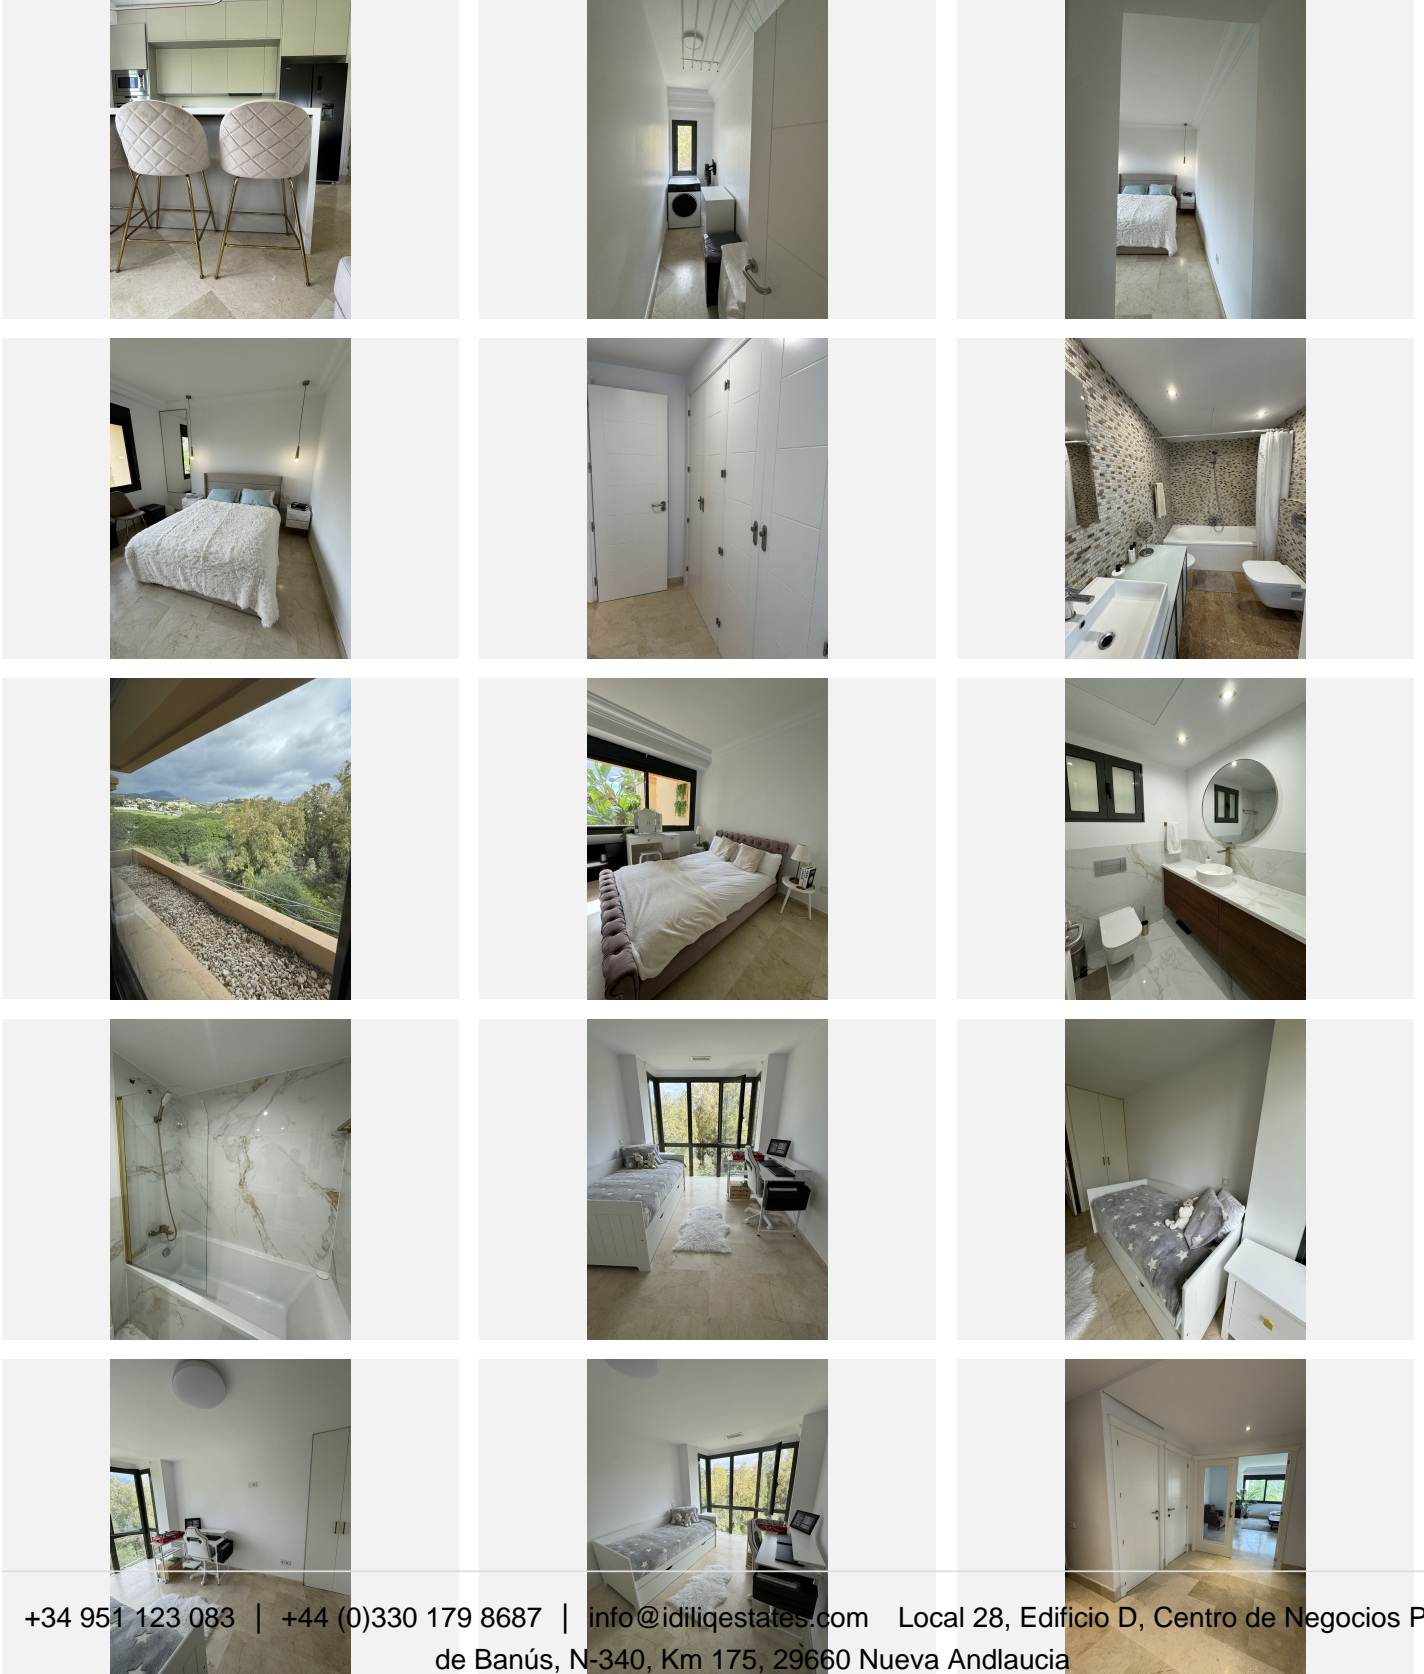

IDILIQ

ESTATES

Costa del Sol. Contact us today for more information and to schedule a viewing!

+34 951 123 083 | +44 (0)330 179 8687 | info@idiliqestates.com Local 28, Edificio D, Centro de Negocios Puerta de Banús, N-340, Km 175, 29660 Nueva Andlucia