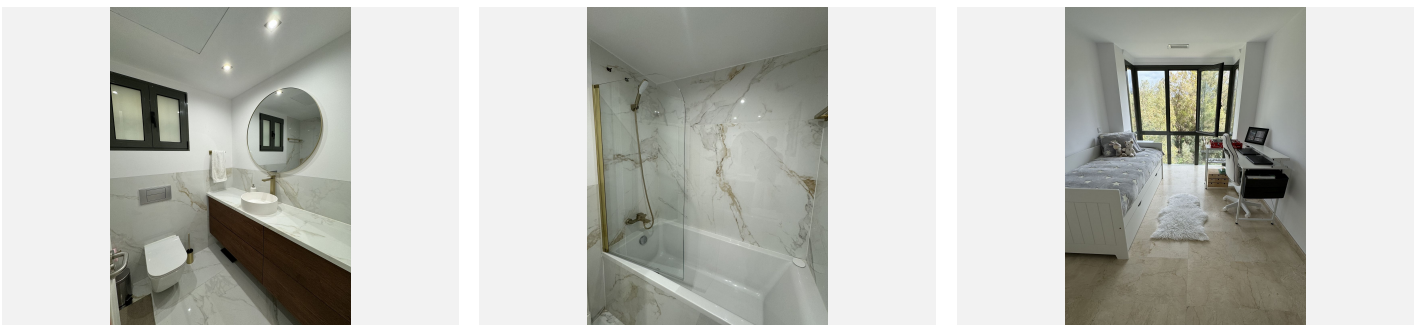

IDILIQ

ESTATES

Costa del Sol. Contact us today for more information and to schedule a viewing!

+34 951 123.083 | +44 (0)330 179 8687 | info@idiliqestates.com Local 28, Edificio D, Centro de Negocios Puerta de Banús, N-340, Km 175, 29660 Nueva Andlucia