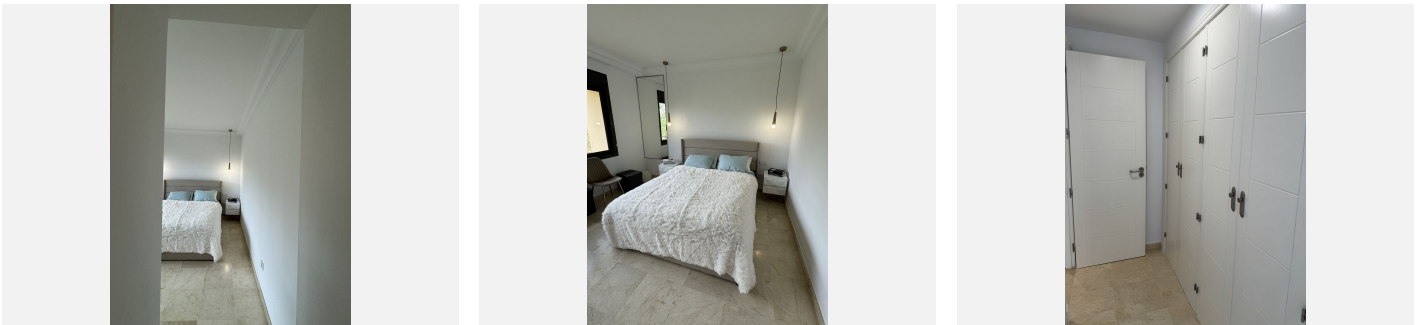

IDILIQ

ESTATES

Costa del Sol. Contact us today for more information and to schedule a viewing!

+34 951 123.083 | +44 (0)330 179 8687 | info@idiliqestates.com Local 28, Edificio D, Centro de Negocios Puerta de Banús, N-340, Km 175, 29660 Nueva Andlucia