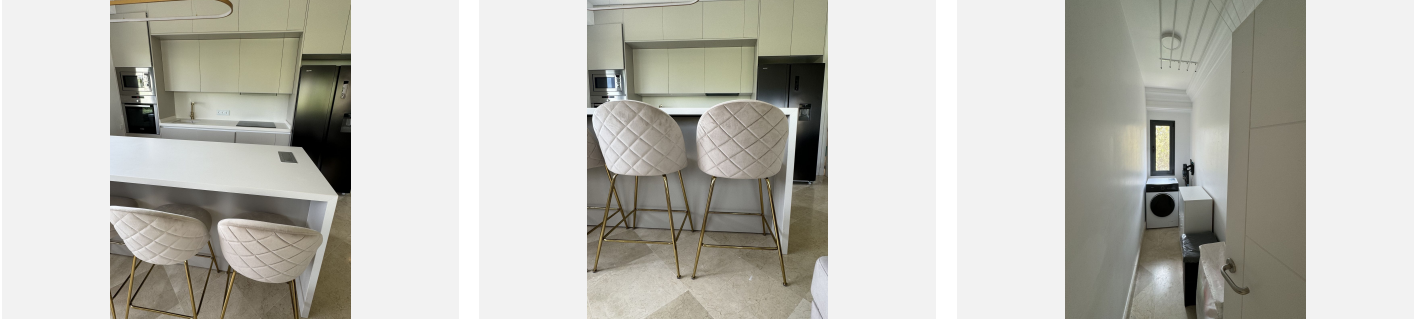

IDILIQ

ESTATES

Costa del Sol. Contact us today for more information and to schedule a viewing!

+34 951 123.083 | +44 (0)330 179 8687 | info@idiliqestates.com Local 28, Edificio D, Centro de Negocios Puerta de Banús, N-340, Km 175, 29660 Nueva Andlucia