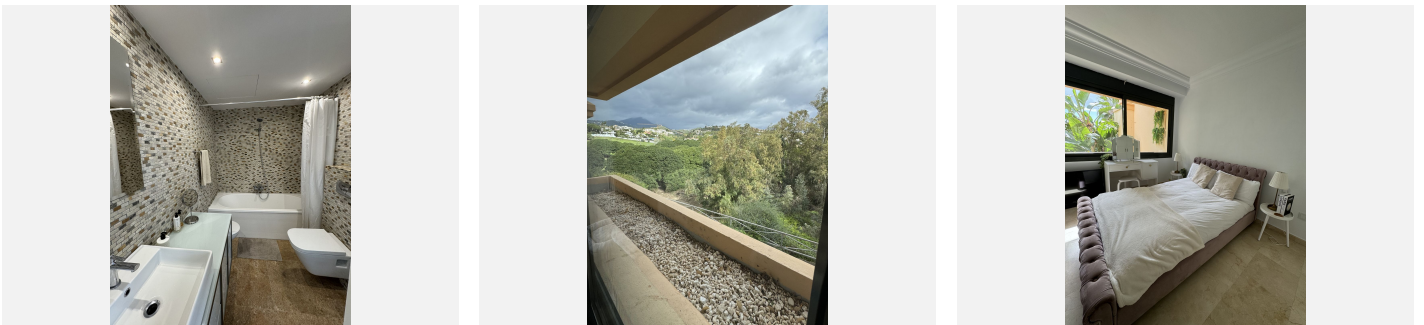

IDILIQ

ESTATES

Costa del Sol. Contact us today for more information and to schedule a viewing!

+34 951 123.083 | +44 (0)330 179 8687 | info@idiliqestates.com Local 28, Edificio D, Centro de Negocios Puerta de Banús, N-340, Km 175, 29660 Nueva Andlucia