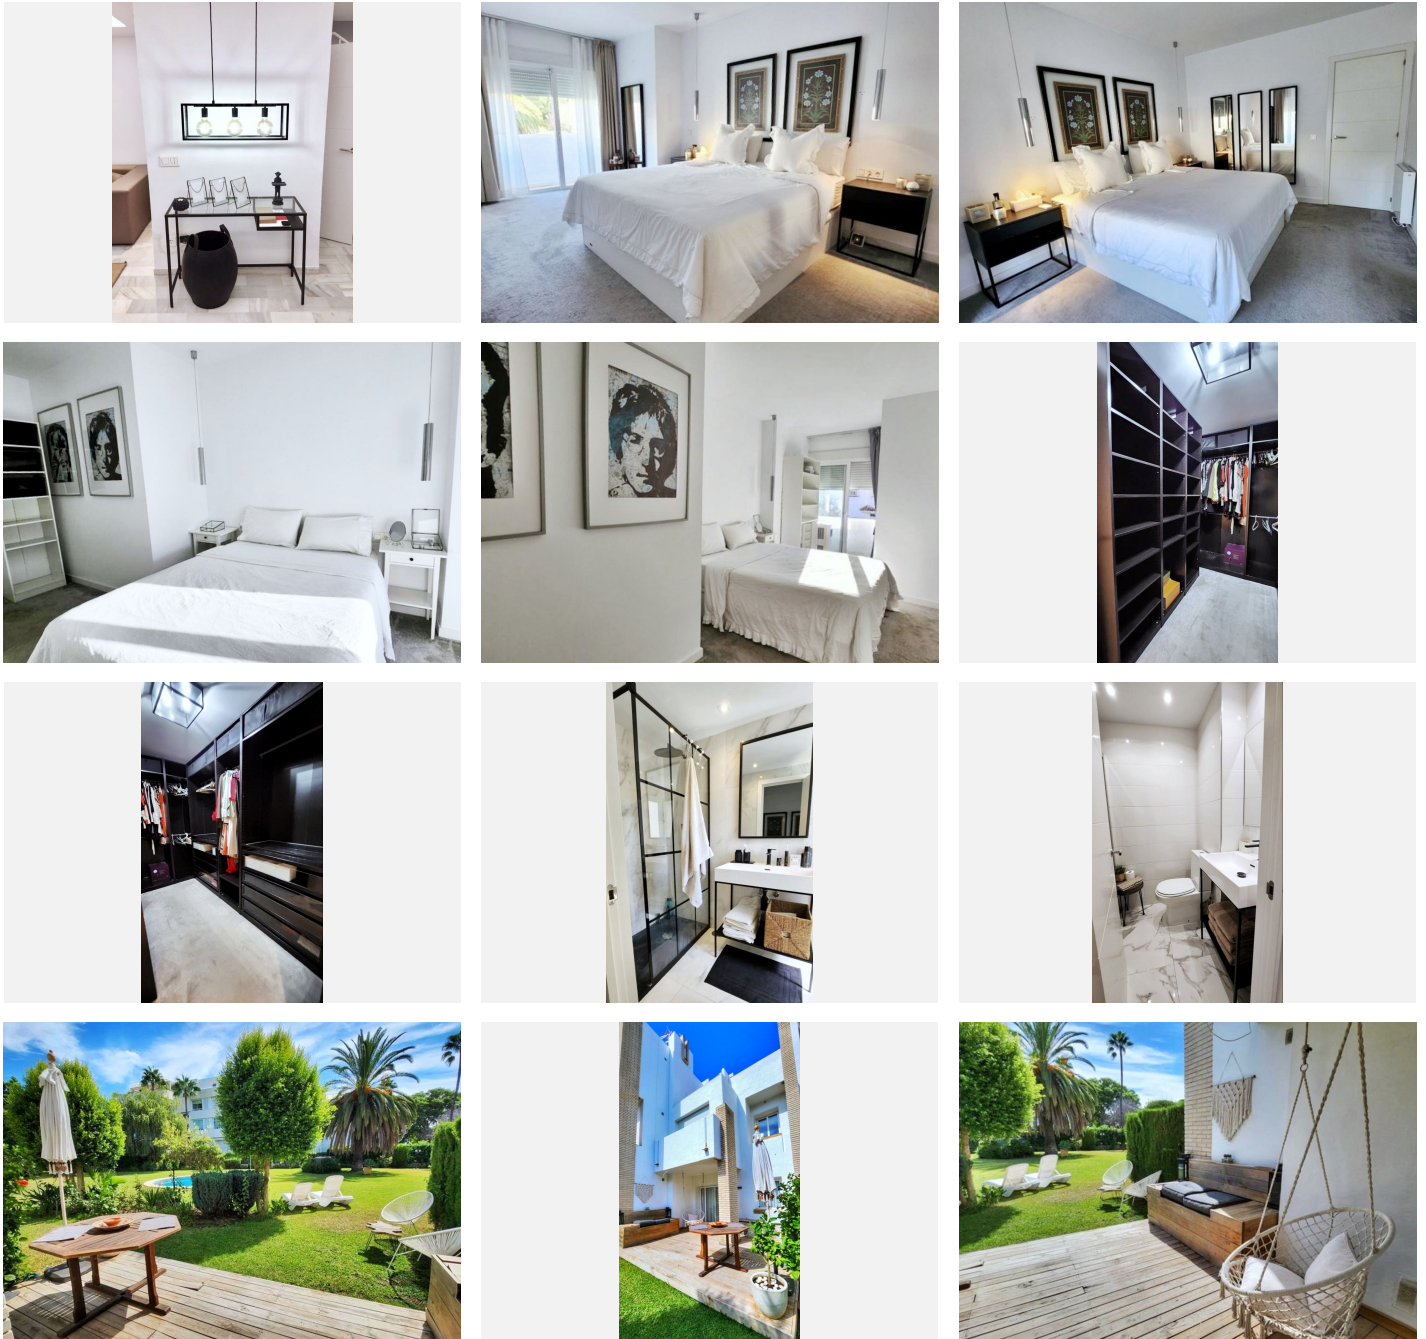

IDILIQ

ESTATES

convenience, while the proximity to the famous Puerto Banús adds a touch of glamour. However, this proximity is balanced with the serenity that Aloha's nature provides, thus creating a perfect setting for those who want to enjoy the best of both worlds in an exclusive and sophisticated environment.