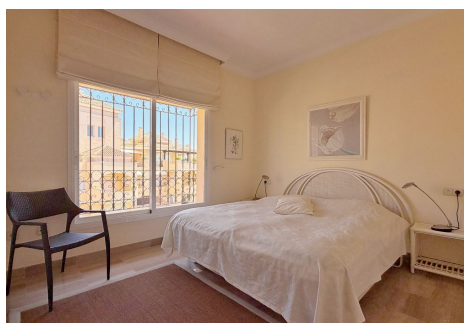

IDILIQ

ESTATES