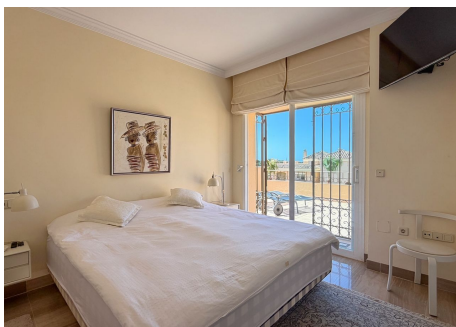

IDILIQ

ESTATES