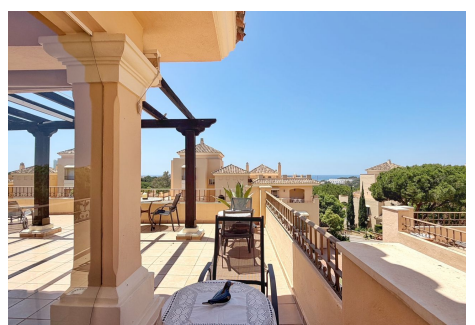

IDILIQ

ESTATES