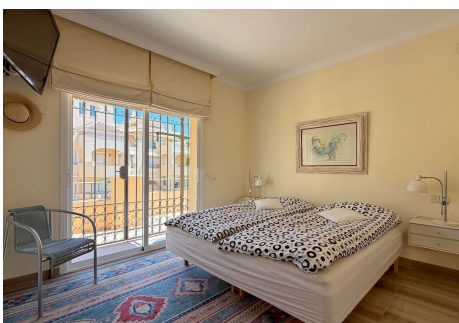

IDILIQ

ESTATES