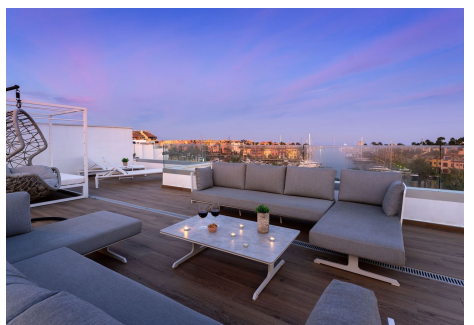

IDILIQ

ESTATES