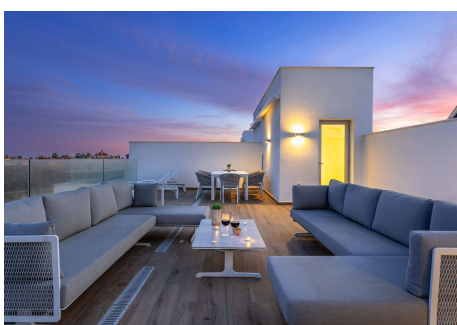

IDILIQ

ESTATES