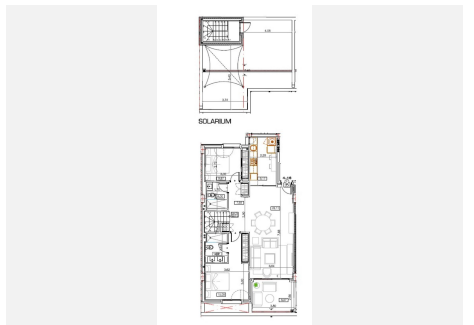

IDILIQ

ESTATES