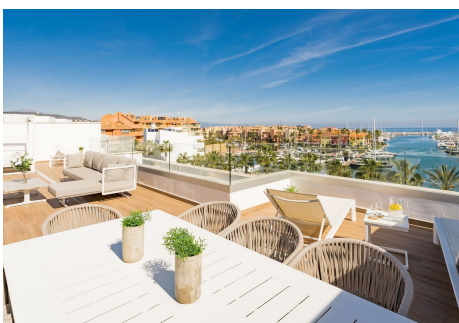

IDILIQ

ESTATES