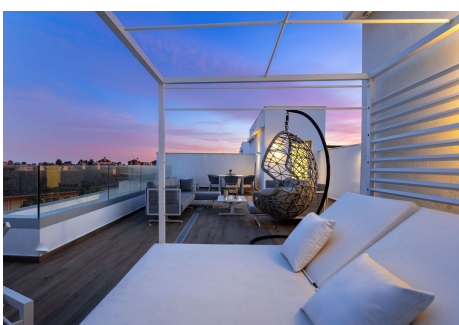

IDILIQ

ESTATES