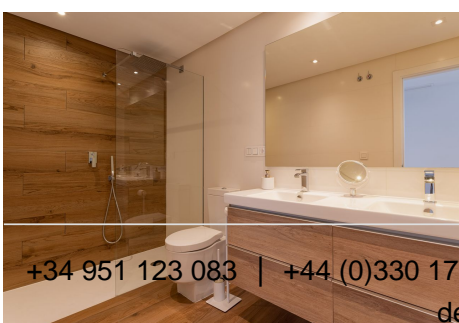

IDILIQ

ESTATES

RECOMMENDED.