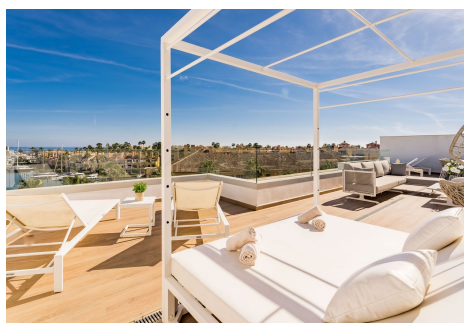

IDILIQ

ESTATES