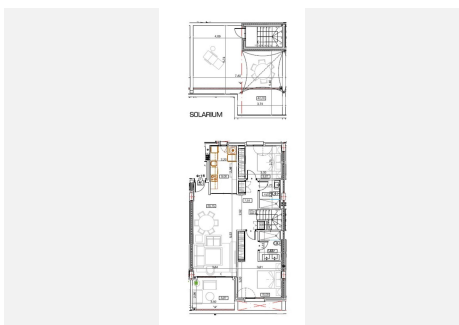

IDILIQ

ESTATES