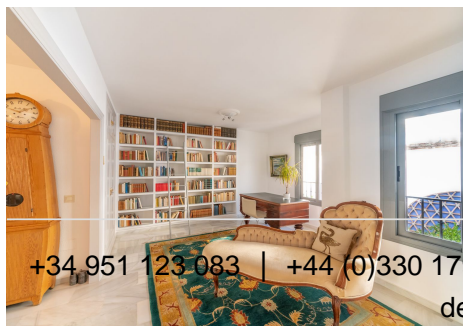

Mijas Pueblo.