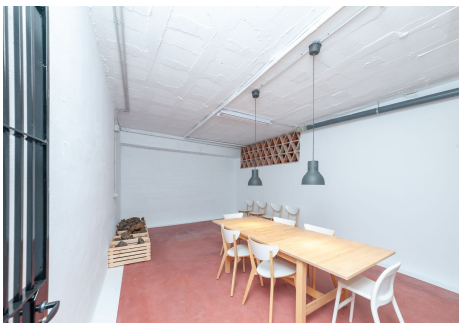

IDILIQ

ESTATES