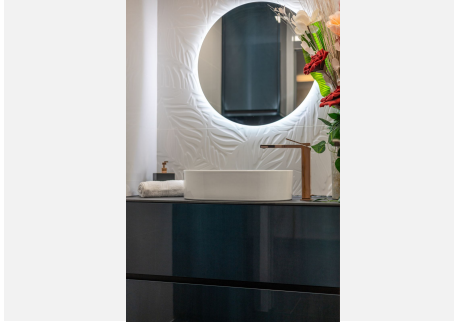

IDILIQ

ESTATES