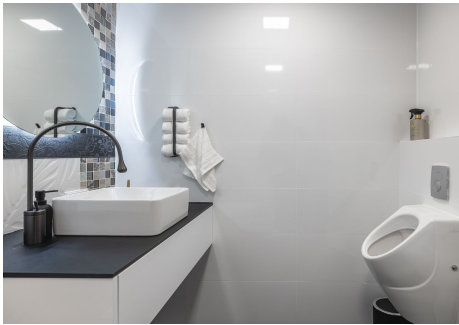

IDILIQ

ESTATES