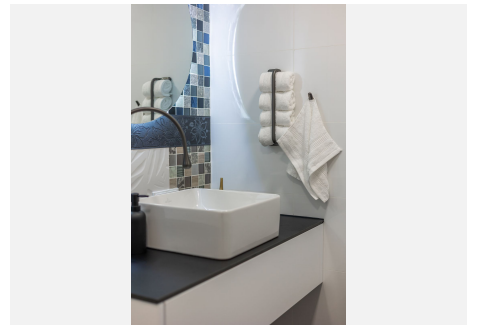

IDILIQ

ESTATES