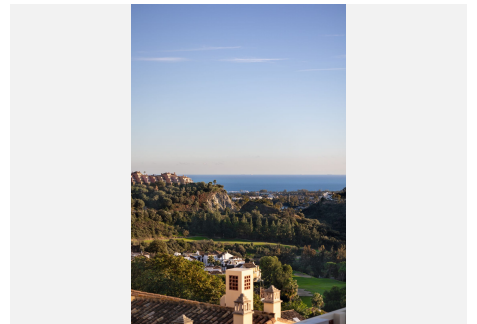

IDILIQ

ESTATES