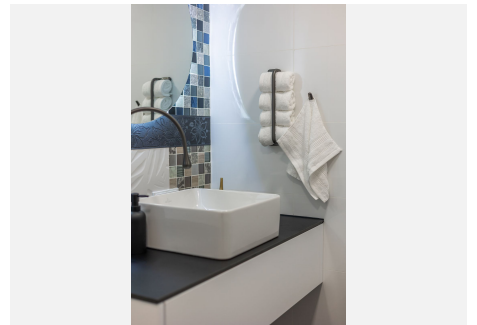

IDILIQ

ESTATES