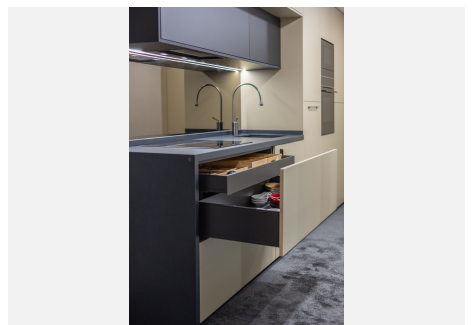

IDILIQ

ESTATES

pickleball and a fully equipped gym. Interested? Contact us for more information or to schedule a viewing!

+34 951 122 083 | +44 (0)300 9 8687 | info@idiliqstates.com / Local 28, Edificio D, Centro de Negocios Puerta de Banús, N-340, Km 175, 29660 Nueva Andalucía