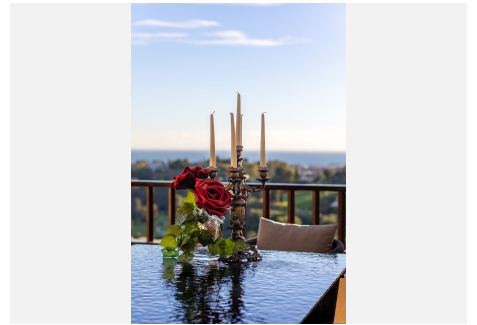

IDILIQ

ESTATES